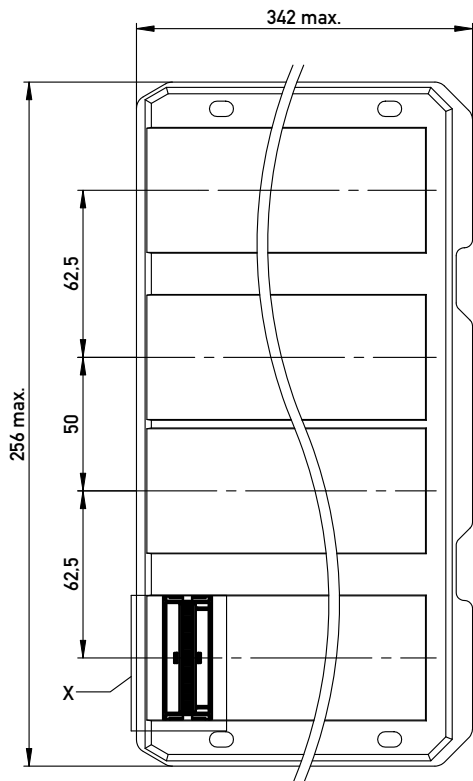

Verpackt in Tray -tray packaging
 Verpackungseinheit 68 Stück -packaging unit 68

Einzelheit X (M 2:1)
 detail X

Adapterstück für board-to-board Abstand von 20mm (beidseitig verbaut mit Federleiste: 154808, Low Profile)
 Adapter for board-to-board height 20mm (in combination with two female connectors: 154808, low profile)

Copyright by ERNI GmbH Proprietary notice pursuant to ISO 16116 to be observed.	Information:		Tolerances	 All Dimensions in mm	Scale	3:1
	All rights reserved. Only for Information. To ensure that this is the latest version of this drawing, please contact one of the ERNI companies before using.		Subject to modification without prior notice. Drawing will not be updated.		Designation 1,27 DRC Adapterstück BTB 20mm 68-polig	
A	16.07.2009	www.ERNI.com		364715		I
Index	Date					Class