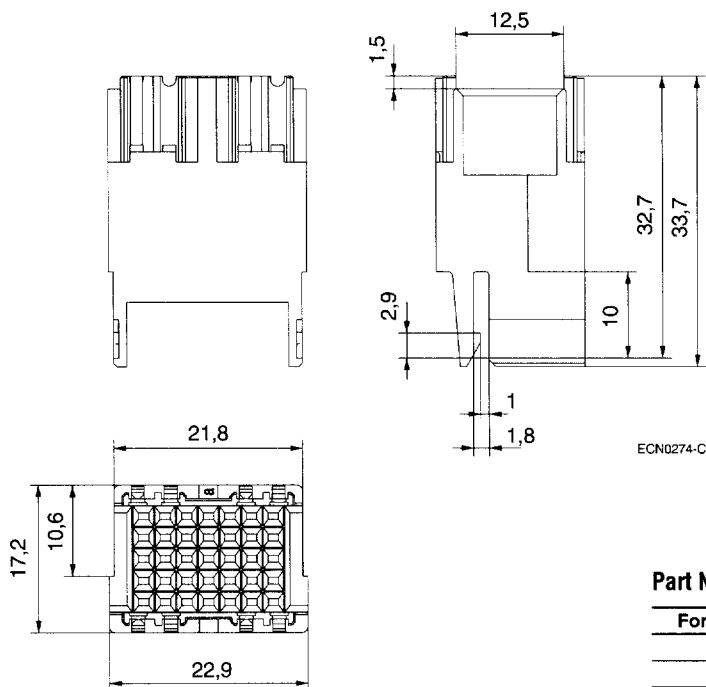

**Fully Shielded Adapter System (Continued)**

**Cable connector in press-in technology  
 Contact block**

**Part Number 1393708-7**

For cable connector	Pieces
1 SU	1
2 SU	2

**Contact container for contact block**

**Part Number 1-1393708-3**

For cable connector	Pieces
1 SU	1
2 SU	2