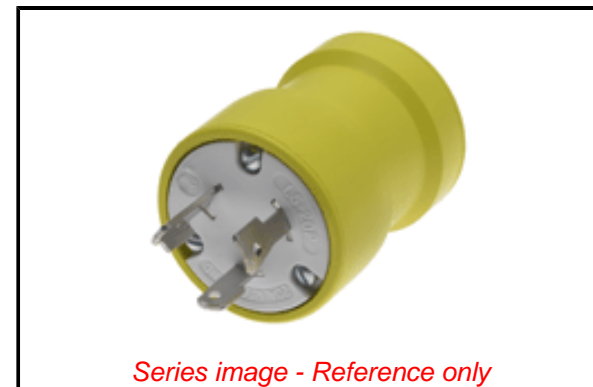

PLEASE CHECK WWW.MOLEX.COM FOR LATEST PART INFORMATION

Part Number: [1301410062](#)
Status: **Active**
Overview: [Heavy-Duty Industrial Wiring Devices](#)
Description: Super-Safeway Plug with Locking Blade, 2 Pole/3 Wire, NEMA L5-20, 125V

Documents:

[Brochure (PDF)](#) [RoHS Certificate of Compliance (PDF)](#)

Agency Certification

CSA LR6837
UL E10176

General

Product Family [Wiring Devices](#)
Series [130141](#)
IP Rating N/A
NEMA Configuration NEMA L5-20
Overview [Heavy-Duty Industrial Wiring Devices](#)
Product Name Super-Safeway
Receptacle Type N/A
Specialty N/A
Taxonomy [Wiring Devices](#)
Type Plug
UPC 78678870411

Physical

Flange No
Flip Lid No
Gender Male
Length N/A
Locking Blade Yes
Net Weight 190.508/g
Poles 2-pole/3-wire

Electrical

Cord Type N/A
Current - Maximum per Contact 20.0A
GFCI No
Lighted Connector No
Voltage - Maximum 125V

Material Info

Engineering Number 2647

EU ELV

Not Reviewed

EU RoHS

Not Reviewed

REACH SVHC

Not Reviewed

Halogen-Free

Status

Not Reviewed

For more information, please visit [Contact US](#)

China ROHS

Not Reviewed

ELV

Not Reviewed

RoHS Phthalates

Not Reviewed

Search Parts in this Series

[130141](#) Series