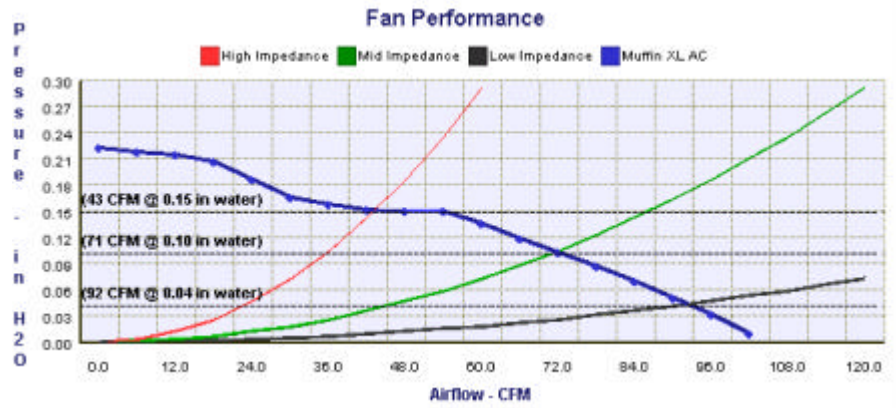

Muffin XL AC - MX2A3 - 028316
 (Family) (Model) (Part Number)

Electrical Specifications

Rated Voltage:	115 VAC
AC Frequency:	60 Hz
Power Supply:	15.0 Watts
Line Current:	0.18 Amps
Locked Rotor Current	0.27 Amps
Nominal Speed:	3100 RPM

Mechanical Specifications

Dimensions:	4.72in x 1.50in
Weight	21.0 oz
Max Airflow @ 0 in H ₂ O	105.0 CFM
Max Pressure @ 0 CFM	0.223 in H ₂ O
Noise	47.6 dBA

Mechanical Drawing