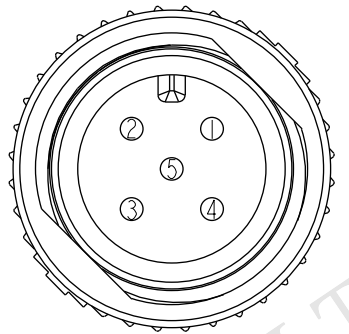

Pin Assignments
Front View

5	Green	綠
4	Black	黑
3	Blue	藍
2	White	白
1	Brown	棕
Conn.	Wire Color	
	Pin Out	

UNIT:mm		TITLE	M12 Conn
TOLERANCE	±0.5 mm	Cable Screw 5P M Conn M Pin	
SCALE	3:2	SIZE	A4
REV.	C	WC-REV.	A.1
		$\varnothing$: Inspection item	

Amphenol LTW
安費諾亮泰企業股份有限公司

ITEM NO	DRAWN BY	DATE
DWG NO	CHECKED BY	DATE
CUSTOMER	APPROVED BY	DATE
ALTW	Vicky	2014-12-24
	Sam	2014-12-24
	Rita	2014-12-24

THIS DOCUMENT IS SUBJECT TO CHANGE WITHOUT NOTICE. IT IS CONFIDENTIAL AND A PROPERTY OF Amphenol LTW. DISCLOSURE TO THIRD PARTY HAS TO BE AUTHORIZED BY Amphenol LTW.