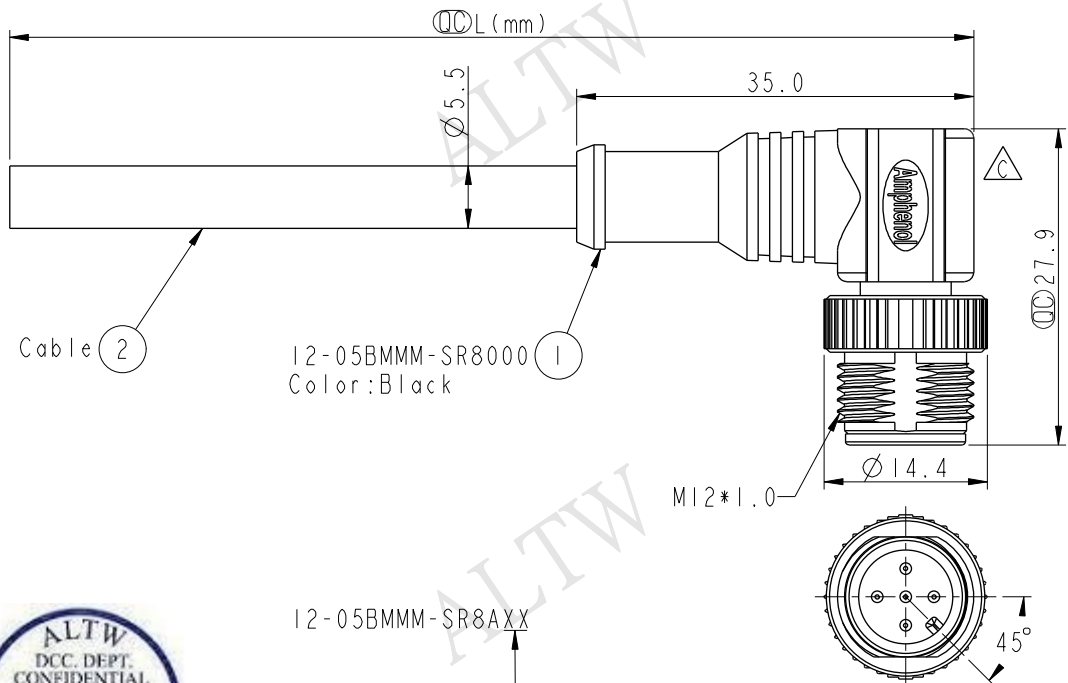

REV.	ECN NO.	DATE	SIGN	DESCRIPTION
B	LEN-931172~1175	2009/01/14	Prune	Update the drawing.
C	LEN1550032-036	2014/12/24	Vicky	Update Logo

Cable (2)

12-05BMMM-SR8000  
Color:Black

M12\*1.0

12-05BMMM-SR8AXX

XX:01~99Meters  
01:01Meter  
02:02Meters  
:  
:  
99:99Meters  
Cable Length(L):01~99Meters

- Note:
- \*  $\varnothing$  Important Dimension.
  - \* Waterproof Rate: IP68.  
In 1 meter water within 24 hours.
  - \* Connector: PU, Black.
  - \* Male Pin: Copper Alloy, Gold Plated.
  - \* Cable: UL2464 22AWG\*5C+Talcum, Black, PVC Jacket, UV Resistant, OD=5.5mm.
  - \* Cable Length Tolerance:
    - 01M:±40mm
    - 02M~05M:±60mm
    - 06M~10M:±100mm
    - 11M~30M:±200mm
    - 31M~99M:±500mm

ALTW  
CONFIDENTIAL  
2014-12-24  
R&D DEPT.

ALTW  
DCC. DEPT.  
CONFIDENTIAL  
2015.05.18  
ISSUED

Pin Assignments  
Front View

5	Green	綠
4	Black	黑
3	Blue	藍
2	White	白
1	Brown	棕
Conn.	Wire Color	
	Pin Out	

UNIT:mm		TITLE	M12 Conn
TOLERANCE	±0.5 mm	Cable Screw 5P M Conn M Pin	
SCALE	3:2	SIZE	A4
REV.	C	WC-REV.	A.1
		$\varnothing$ : Inspection item	

**Amphenol LTW**  
安費諾亮泰企業股份有限公司

ITEM NO	DRAWN BY	DATE
DWG NO	CHECKED BY	DATE
CUSTOMER	APPROVED BY	DATE
ALTW	Vicky	2014-12-24
	Sam	2014-12-24
	Rita	2014-12-24