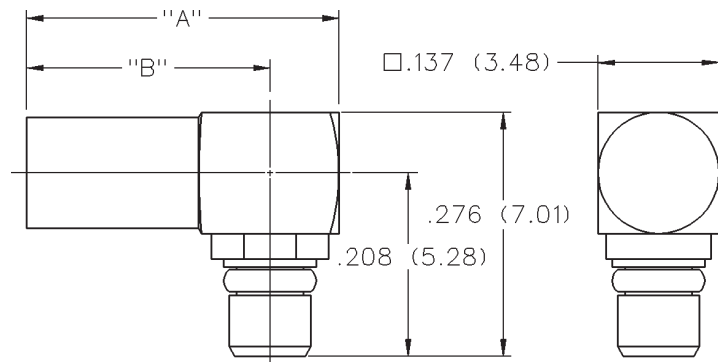

Right Angle Solder Type Plug - Captivated Contact

CABLE TYPE	PART NO.
.086 Semi-Rigid	135-3693-101

Assembly instructions page 207.

Right Angle Crimp Type Plug - Captivated Contact

CABLE TYPE	PART NO.	"A"	"B"	TERMINATION
.047" Diameter Flexible Huber K01152-07 Axon P512479A Astrolab 32018 DS	135-3436-101	.354 (8.99)	.276 (6.98)	Crimp Insert
RG-178/U, 196	135-3402-101	.354 (8.99)	.276 (6.98)	Crimp Insert
RG-178/U, 196	135-3402-111	.412 (10.46)	.334 (8.48)	Crimp Sleeve
RG-316/U, 188, 187 179, 161, 174	135-3403-101	.412 (10.46)	.334 (8.48)	Crimp Sleeve
RG-316 DS, RG-188 DS	135-3404-101	.412 (10.46)	.334 (8.48)	Crimp Sleeve