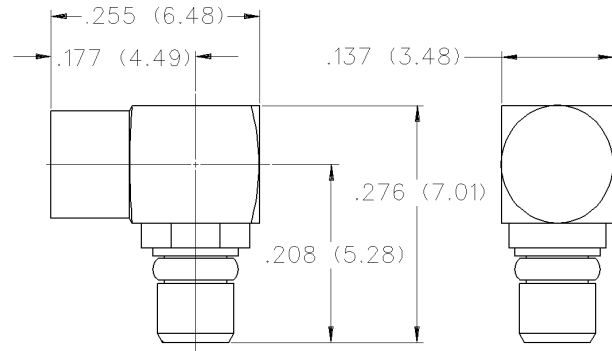

Right Angle Solder Type Plug - Captivated Contact

CABLE TYPE	PART NO.
.086 Semi-Rigid	135-3693-101

Assembly instructions page 207.

Right Angle Crimp Type Plug - Captivated Contact

CABLE TYPE	PART NO.	"A"	"B"	TERMINATION
.047" Diameter Flexible Huber K01152-07 Axon P512479A Astrolab 32018 DS	135-3436-101	.354 (8.99)	.276 (6.98)	Crimp Insert
RG-178/U, 196	135-3402-101	.354 (8.99)	.276 (6.98)	Crimp Insert
RG-178/U, 196	135-3402-111	.412 (10.46)	.334 (8.48)	Crimp Sleeve
RG-316/U, 188, 187 179, 161, 174	135-3403-101	.412 (10.46)	.334 (8.48)	Crimp Sleeve
RG-316 DS, RG-188 DS	135-3404-101	.412 (10.46)	.334 (8.48)	Crimp Sleeve

Assembly instructions pages 208 and 209.