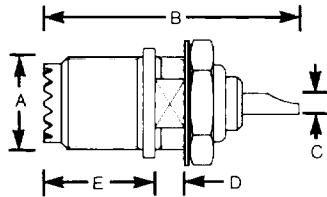

## Straight Bulkhead Receptacle

### Ordering Information

Order Number	Termination Style Body/Contact	Dimensions					Dielectric Material
		A	B	C	D	E	
•73316-0001	Solder	1/8-24	1.02	.082	.118	448	Duracon
		UNEF	26,0	2,10	3,00	11,4	

**NOTE:** Nut and washer included with each connector.