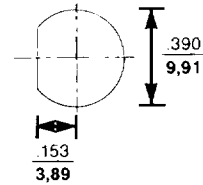

## Straight Bulkhead Receptacle

### Ordering Information

Order Number	Termination Style Body/Contact	Dimensions					Dielectric Material
		A	B	C	D	E	
•73316-0001	Solder	1/8-24	1.02	.082	.118	448	Duracon
		UNEF	26,0	2,10	3,00	11,4	

**NOTE:** Nut and washer included with each connector.