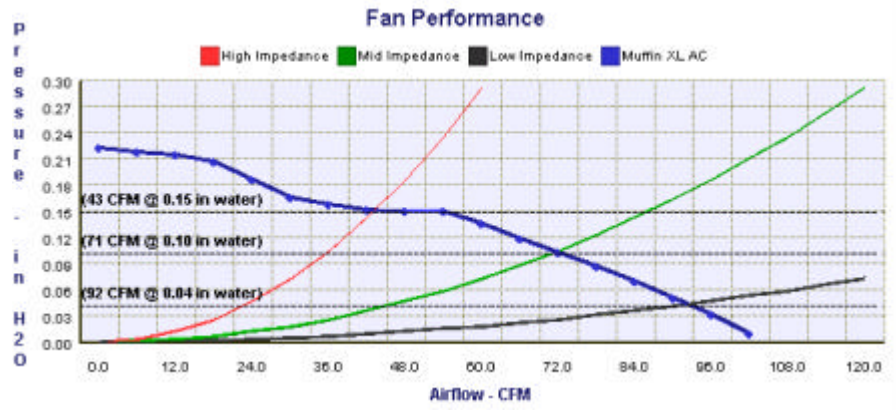

Muffin XL AC - MX3A3 - 028324
 (Family) (Model) (Part Number)

Electrical Specifications

Rated Voltage:	230 VAC
AC Frequency:	60 Hz
Power Supply:	16.0 Watts
Line Current:	0.09 Amps
Locked Rotor Current	0.14 Amps
Nominal Speed:	3100 RPM

Mechanical Specifications

Dimensions:	4.72in x 1.50in
Weight	21.0 oz
Max Airflow @ 0 in H ₂ O	105.0 CFM
Max Pressure @ 0 CFM	0.223 in H ₂ O
Noise	47.6 dBA

Mechanical Drawing