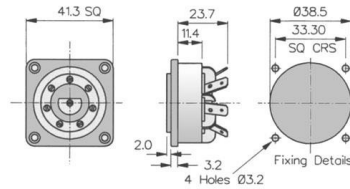

Socket 8-pole/max. 6 Amps Panel Mount/4.8.0.5mm terminals

Part No.: 031.70.986

Color: Black
Connections: LP-Lötst.
Amperage [A]: 6
Number of Poles: 8-Pole
Design: Series Tab 4.8x0.5
Model: Panel Mounting Female
Conformities :