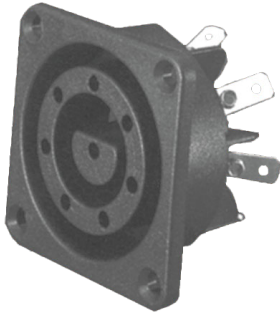

Socket 8-pole/max. 6 Amps Panel Mount/4.8.0.5mm terminals

Part No.: 031.70.986

Color: Black
Connections: LP-Lötst.
Amperage [A]: 6
Number of Poles: 8-Pole
Design: Series Tab 4.8x0.5
Model: Panel Mounting Female
Conformities :