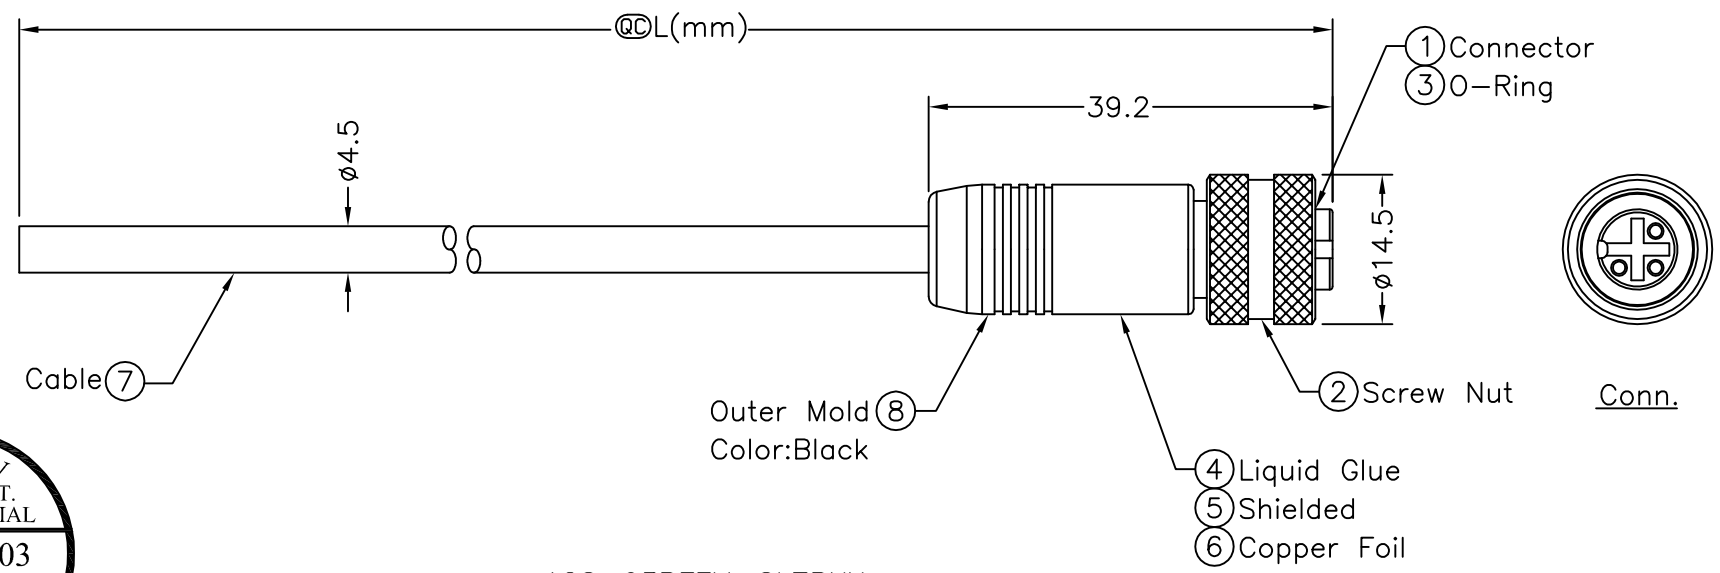

REV.	ECN NO.	DATE	SIGN	DESCRIPTION
B	LEN-930042~045	2009/02/18	ZhaoRongFu	Update the drawing.

12S-03BFFM-SL7BXX  
 XX:01~99Meters  
 01:01Meter  
 02:02Meters  
 :  
 :  
 99:99Meters  
 Cable Length(L):01~99Meters

- Notes:
- \* @C Important Dimension.
  - \* Waterproof Rate:IP67.
  - \* Connector:Black,Nylon+GF.
  - \* Female Pin:Copper Alloy,Gold Plated.
  - \* Cable:22AWG\*3C+D+Al/My,Black, PU Jacket,OD=4.5mm.
  - \* Cable Length Tolerance: 01M:±40mm  
 02M~05M:±60mm  
 06M~10M:±100mm  
 11M~30M:±200mm  
 31M~99M:±500mm

Shield	Drain	地線
4	Black	黑
3	Blue	藍
1	Brown	棕
Conn.	Wire Color	
Pin Out		

UNIT:mm		TITLE	M12 Conn	
TOLERANCE		Cable Screw 3P F Conn F Pin		
±0.5 mm		SCALE	Free	SHEET 1 OF 1
1	2	REV.	B	SIZE A4 @C:Inspection Item