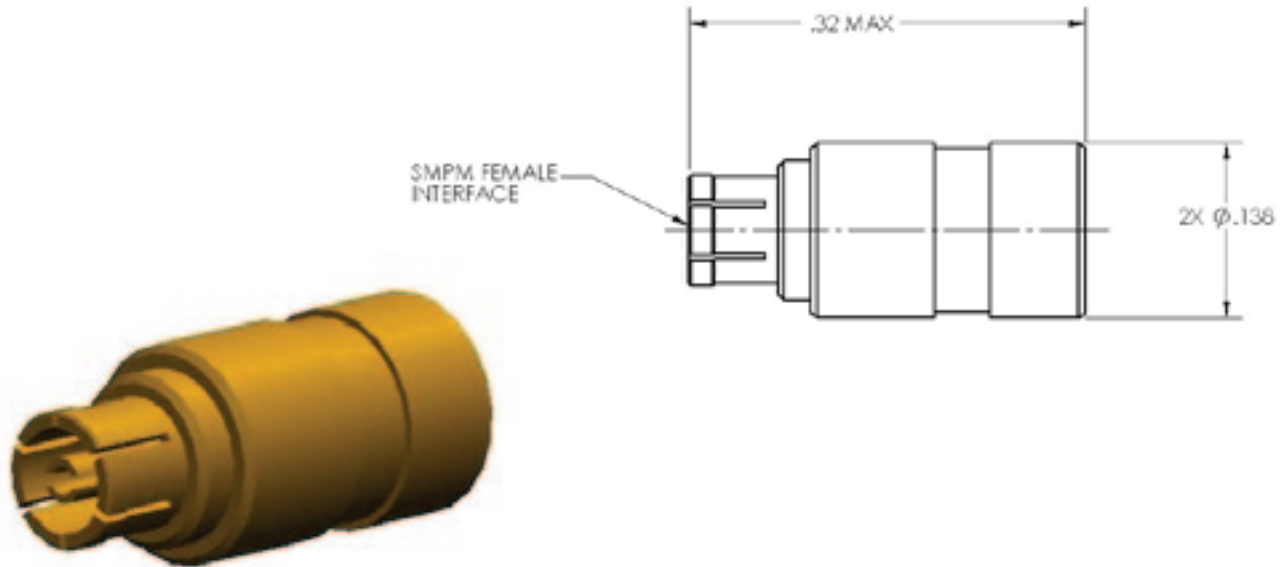

SMMPM FEMALE , 50 OHM FIELD GRADE TERMINATION

Cristek PN	VSWR MAX.	FREQUENCY RANGE	POWER MAX.
MA1-MFTS-002	1.15:1 1.30:1	DC to 18 GHz 18 to 50 GHz	.25 Watts

SMMPM MALE, 50 OHM FIELD GRADE TERMINATION

Cristek PN	Detent	VSWR MAX	FREQUENCY RANGE	POWER MAX.
MA-MMTS-002-FD	FD	1.15:1 1.30:1	DC TO 18 GHZ 18 TO 50 GHZ	.25 WATTS
MA-MMTS-002-SB	SB			