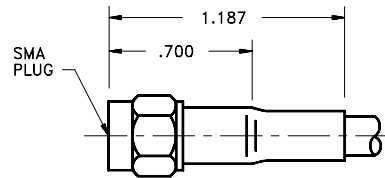

Straight Male Cable Plug

Cable Type (RG/U)	Model Number
55; 142; 223; 400	SMA-1055-55-000-02
58; 141; 303	SMA-1058-55-000-02
174; 179; 188; 316	SMA-1188-55-000-02

Note: Standard finish is passivated stainless steel, for gold plated coupling nut change -02 suffix to -00.

Straight Bulkhead Feedthru Female Cable Jack

Cable Type (RG/U)	Model Number
55; 142; 223; 400	SMA-1055-59 -000-02
58; 141; 303	SMA-1058-59 -000-02
174; 179; 188; 316	SMA-1188-59-000-02

Note: Standard finish is passivated stainless steel, for gold plating, change -02 suffix to -00.

Straight Panel Mount Female Cable Jack - 4 Hole and 2 Hole

Cable Type (RG/U)	Model Number
55; 142; 223; 400	SMA-1055-54-4HL-02
58; 141; 303	SMA-1058-54-4HL-02
174; 179; 188; 316	SMA-1188-54-4HL-02
55; 142; 223; 400	SMA-1055-58-2HL-02
58; 141; 303	SMA-1058-58-2HL-02
174; 179; 188; 316	SMA-1188-58-2HL-02

Note: Standard finish is passivated stainless steel, for gold plating, change -02 suffix to -00.

Right Angle Male Cable Plug

Cable Type (RG/U)	Model Number
55; 142; 223; 400	SMA-1055-56-000-02
58; 141; 303	SMA-1058-56-000-02
174; 179; 188; 316	SMA-1188-56-000-02