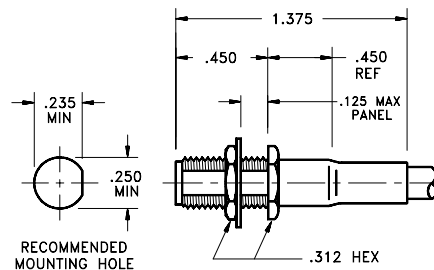

Straight Male Cable Plug

Cable Type (RG/U)	Model Number
55; 142; 223; 400	SMA-1055-55-000-02
58; 141; 303	SMA-1058-55-000-02
174; 179; 188; 316	SMA-1188-55-000-02

Note: Standard finish is passivated stainless steel, for gold plated coupling nut change -02 suffix to -00.

Straight Bulkhead Feedthru Female Cable Jack

Cable Type (RG/U)	Model Number
55; 142; 223; 400	SMA-1055-59 -000-02
58; 141; 303	SMA-1058-59 -000-02
174; 179; 188; 316	SMA-1188-59-000-02

Note: Standard finish is passivated stainless steel, for gold plating, change -02 suffix to -00.

Straight Panel Mount Female Cable Jack - 4 Hole and 2 Hole

Cable Type (RG/U)	Model Number
55; 142; 223; 400	SMA-1055-54-4HL-02
58; 141; 303	SMA-1058-54-4HL-02
174; 179; 188; 316	SMA-1188-54-4HL-02
55; 142; 223; 400	SMA-1055-58-2HL-02
58; 141; 303	SMA-1058-58-2HL-02
174; 179; 188; 316	SMA-1188-58-2HL-02

Note: Standard finish is passivated stainless steel, for gold plating, change -02 suffix to -00.

Right Angle Male Cable Plug

Cable Type (RG/U)	Model Number
55; 142; 223; 400	SMA-1055-56-000-02
58; 141; 303	SMA-1058-56-000-02
174; 179; 188; 316	SMA-1188-56-000-02