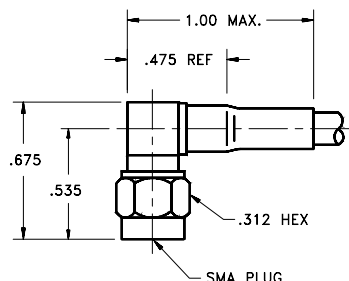

Straight Male Cable Plug

Cable Type (RG/U)	Model Number
55; 142; 223; 400	SMA-1055-55-000-02
58; 141; 303	SMA-1058-55-000-02
174; 179; 188; 316	SMA-1188-55-000-02

Note: Standard finish is passivated stainless steel, for gold plated coupling nut change -02 suffix to -00.

Straight Bulkhead Feedthru Female Cable Jack

Cable Type (RG/U)	Model Number
55; 142; 223; 400	SMA-1055-59 -000-02
58; 141; 303	SMA-1058-59 -000-02
174; 179; 188; 316	SMA-1188-59-000-02

Note: Standard finish is passivated stainless steel, for gold plating, change -02 suffix to -00.

Straight Panel Mount Female Cable Jack - 4 Hole and 2 Hole

Cable Type (RG/U)	Model Number
55; 142; 223; 400	SMA-1055-54-4HL-02
58; 141; 303	SMA-1058-54-4HL-02
174; 179; 188; 316	SMA-1188-54-4HL-02
55; 142; 223; 400	SMA-1055-58-2HL-02
58; 141; 303	SMA-1058-58-2HL-02
174; 179; 188; 316	SMA-1188-58-2HL-02

Note: Standard finish is passivated stainless steel, for gold plating, change -02 suffix to -00.

Right Angle Male Cable Plug

Cable Type (RG/U)	Model Number
55; 142; 223; 400	SMA-1055-56-000-02
58; 141; 303	SMA-1058-56-000-02
174; 179; 188; 316	SMA-1188-56-000-02