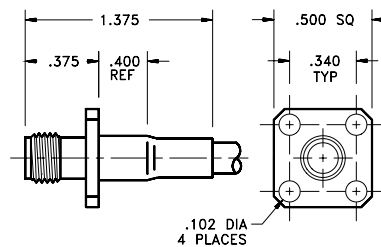

Straight Male Cable Plug

Cable Type (RG/U)	Model Number
55; 142; 223; 400	SMA-1055-55-000-02
58; 141; 303	SMA-1058-55-000-02
174; 179; 188; 316	SMA-1188-55-000-02

Note: Standard finish is passivated stainless steel, for gold plated coupling nut change -02 suffix to -00.

Straight Bulkhead Feedthru Female Cable Jack

Cable Type (RG/U)	Model Number
55; 142; 223; 400	SMA-1055-59 -000-02
58; 141; 303	SMA-1058-59 -000-02
174; 179; 188; 316	SMA-1188-59-000-02

Note: Standard finish is passivated stainless steel, for gold plating, change -02 suffix to -00.

Straight Panel Mount Female Cable Jack - 4 Hole and 2 Hole

Cable Type (RG/U)	Model Number
55; 142; 223; 400	SMA-1055-54-4HL-02
58; 141; 303	SMA-1058-54-4HL-02
174; 179; 188; 316	SMA-1188-54-4HL-02
55; 142; 223; 400	SMA-1055-58-2HL-02
58; 141; 303	SMA-1058-58-2HL-02
174; 179; 188; 316	SMA-1188-58-2HL-02

Note: Standard finish is passivated stainless steel, for gold plating, change -02 suffix to -00.

Right Angle Male Cable Plug

Cable Type (RG/U)	Model Number
55; 142; 223; 400	SMA-1055-56-000-02
58; 141; 303	SMA-1058-56-000-02
174; 179; 188; 316	SMA-1188-56-000-02