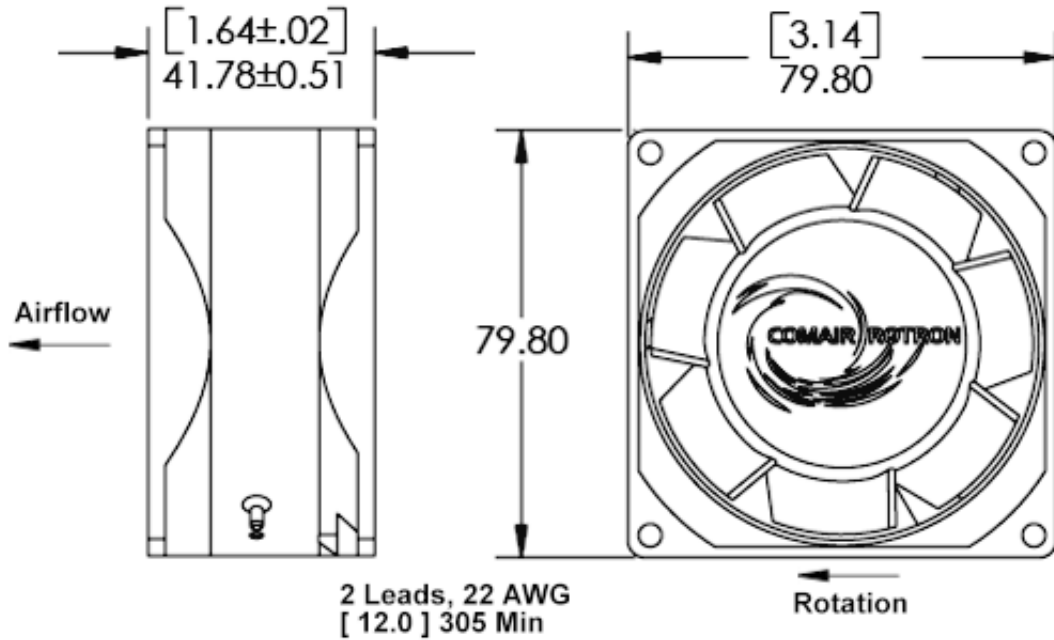

Mechanical Specifications

| | |
|-------------------------------------|---------------------------|
| Dimensions: | 3.15in x 1.65in |
| Weight | 18.0 oz |
| Max Airflow @ 0 in H ₂ O | 34.0 CFM |
| Max Pressure @ 0 CFM | 0.149 in H ₂ O |
| Noise | 40.3 dBA |

Print Date: Thursday, March 22, 2012 at 22:50:29 - AC Fan Datasheet - Web Version 1.0 Rev. A

Mechanical Drawing

Options

| Part Number | Model Number | Bearing Type | Fan Rotation | Termination | In-Stock <small>(Click 'Yes' for current stock)</small> |
|---|--------------|--------------|--------------|--------------------|--|
| <input checked="" type="radio"/> 028268 | SU2B1 | Ball | Normal | Leads, Venturi | No |
| <input type="radio"/> 028410 | SU2B5 | Ball | Normal | Terminals, Venturi | No |
| <input type="radio"/> 028267 | SU2A1 | Sleeve | Normal | Leads, Venturi | No |
| <input type="radio"/> 028279 | SU2A5 | Sleeve | Normal | Terminals, Venturi | No |
| <input type="radio"/> 030272 | SU2A7 | Sleeve | Reverse | Leads, Venturi | No |
| <input type="radio"/> 030458 | SU2A9 | Sleeve | Reverse | Terminals, Venturi | No |