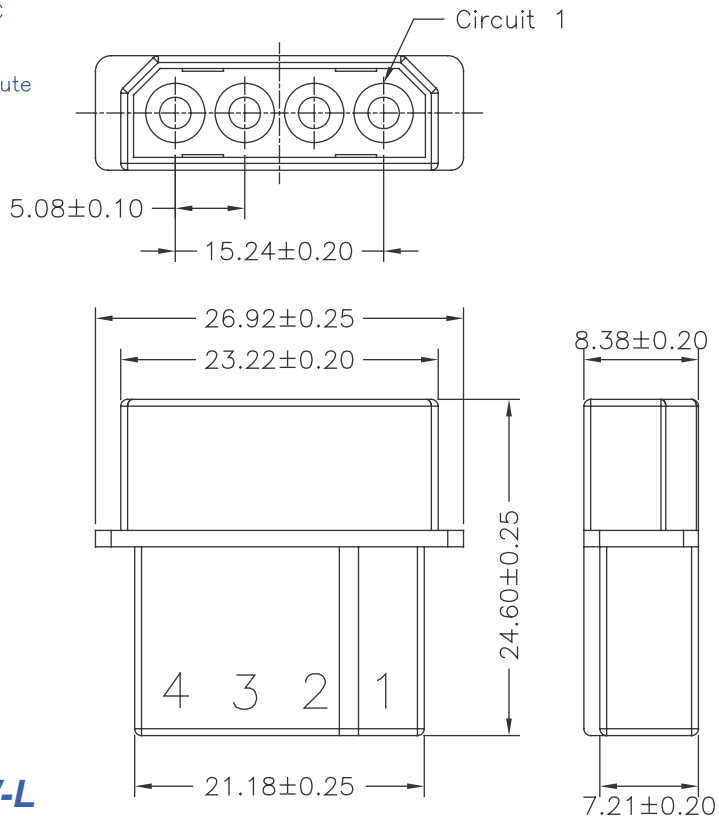

5.08mm MALE TERMINAL / MALE HOUSING

Part No.:5082-MT-L

Wire Range	Insulation O.D.	Material	Finish	Qty/reel
AWG#18-#24	2.50mm(max)	Brass	Tin-plated	7,000pcs

SPECIFICATIONS

Current Rating: 7A AC,DC
 Voltage Rating: 250V AC,DC
 Temperature Range: -25°C ~ +85°C
 Contact Resistance: 10mΩ Max
 Insulation Resistance: 1000MΩ Min
 Withstanding Voltage: 1500V AC/minute
 Material: Nylon 66,UL94V-2
 Color: Natural(Translucent)

Part No.:5082H-M04W-L