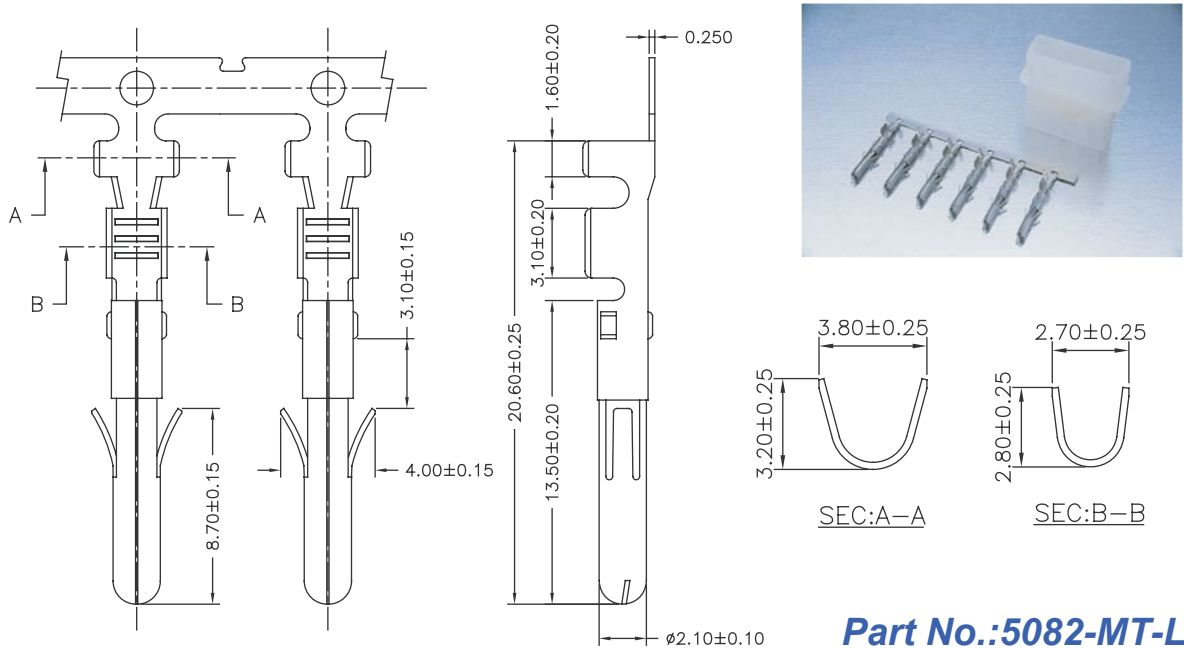

5.08mm MALE TERMINAL / MALE HOUSING

Part No.:5082-MT-L

Wire Range	Insulation O.D.	Material	Finish	Qty/reel
AWG#18-#24	2.50mm(max)	Brass	Tin-plated	7,000pcs

SPECIFICATIONS

Current Rating: 7A AC,DC
 Voltage Rating: 250V AC,DC
 Temperature Range: -25°C ~ +85°C
 Contact Resistance: 10mΩ Max
 Insulation Resistance: 1000MΩ Min
 Withstanding Voltage: 1500V AC/minute
 Material: Nylon 66,UL94V-2
 Color: Natural(Translucent)

Part No.:5082H-M04W-L