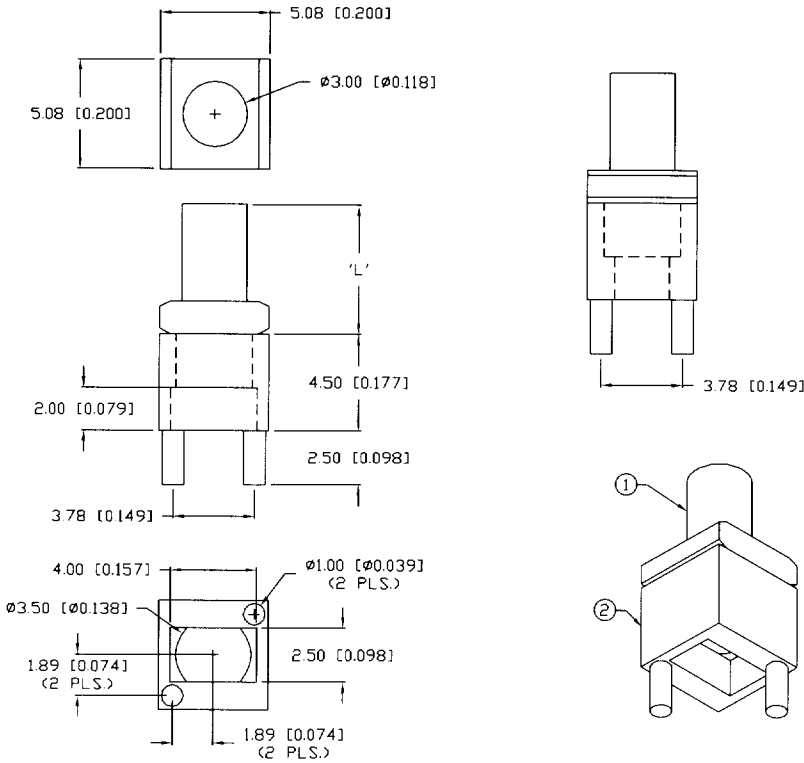

LLP-LXC010301S-X

• Ready to Order

Recommended LED: SML-LX0805xx SERIES

DIM 'L'	SUFFIX: -X
2mm	-2
4mm	-4
10mm	-10
15mm	-15
20mm	-20
30mm	-30
40mm	-40
50mm	-50
CUSTOM	YOUR LENGTH

NOTES:

1. MATERIAL: CLEAR POLYCARBONATE UL94V-0, (LIGHT PIPE)
2. MATERIAL: BLACK NORYL, UL94V-0, (HOLDER)
3. TEMP. RANGE: -60°C TO +125°C.
4. RECOMMENDED LED: SML-LX0805xx SERIES.

LLP-LXC020301S-7

• Ready to Order

Recommended LED: SML-LX1206xx SERIES

NOTES:

1. MATERIAL: CLEAR POLYCARBONATE, UL94V-0.
2. TEMP. RANGE: -60°C TO +125°C.
3. RECOMMENDED LED: SML-LX1206xx SERIES.