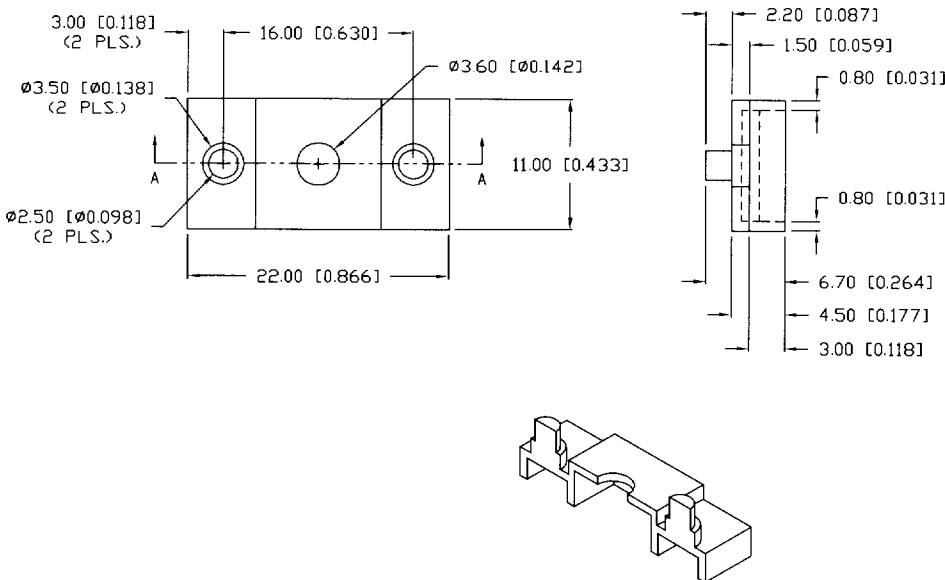

LLP-LXC010301S-X

• Ready to Order

Recommended LED: SML-LX0805xx SERIES

DIM 'L'	SUFFIX: -X
2mm	-2
4mm	-4
10mm	-10
15mm	-15
20mm	-20
30mm	-30
40mm	-40
50mm	-50
CUSTOM	YOUR LENGTH

NOTES:

1. MATERIAL: CLEAR POLYCARBONATE UL94V-0, (LIGHT PIPE)
2. MATERIAL: BLACK NORYL, UL94V-0, (HOLDER)
3. TEMP. RANGE: -60°C TO +125°C.
4. RECOMMENDED LED: SML-LX0805xx SERIES.

LLP-LXC020301S-7

• Ready to Order

Recommended LED: SML-LX1206xx SERIES

NOTES:

1. MATERIAL: CLEAR POLYCARBONATE, UL94V-0.
2. TEMP. RANGE: -60°C TO +125°C.
3. RECOMMENDED LED: SML-LX1206xx SERIES.