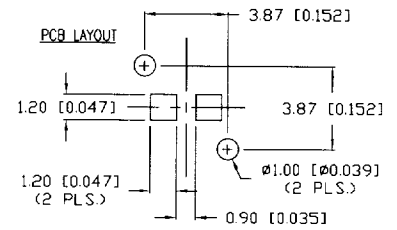

LLP-LXC010301S-X

• Ready to Order

Recommended LED: SML-LX0805xx SERIES

DIM 'L'	SUFFIX: -X
2mm	-2
4mm	-4
10mm	-10
15mm	-15
20mm	-20
30mm	-30
40mm	-40
50mm	-50
CUSTOM	YOUR LENGTH

NOTES:

1. MATERIAL: CLEAR POLYCARBONATE UL94V-0, (LIGHT PIPE)
2. MATERIAL: BLACK NORYL, UL94V-0, (HOLDER)
3. TEMP. RANGE: -60°C TO +125°C.
4. RECOMMENDED LED: SML-LX0805xx SERIES.

LLP-LXC020301S-7

• Ready to Order

Recommended LED: SML-LX1206xx SERIES

NOTES:

1. MATERIAL: CLEAR POLYCARBONATE, UL94V-0.
2. TEMP. RANGE: -60°C TO +125°C.
3. RECOMMENDED LED: SML-LX1206xx SERIES.