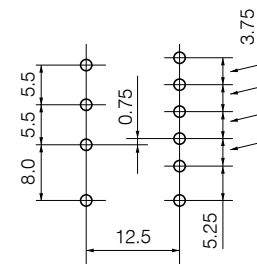

Note: Values in the above table are for reference and will vary depending on ambient temperature, number of output circuits, switching frequency, input voltage range, output range and others.

■ Dimensions in mm (not to scale)

FE16-10B

Recommended PWB piercing plan

■ Dimensions in mm (not to scale)

FE19-10A

Recommended PWB piercing plan

FE19-10B

Recommended PWB piercing plan

FE22-10

Recommended PWB piercing plan

FE27-14A

Recommended PWB piercing plan

FE28-10

Recommended PWB piercing plan

■ Dimensions in mm (not to scale)

FE28-14B

Recommended PWB piercing plan