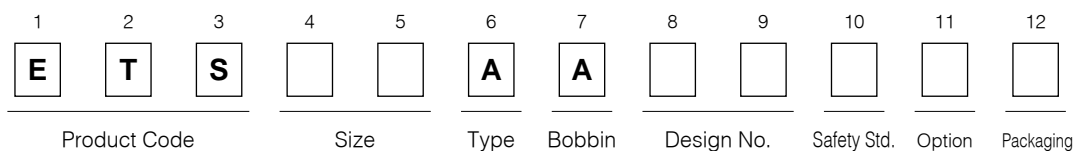

■ Explanation of Part Numbers

* Denki Yohin stands for the safety regulations under The Electrical Appliance and Material Control Law.

■ Performance Characteristics

- Applicable Safety Standards and Maximum Output