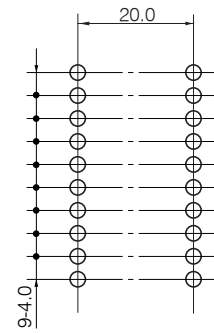

■ Dimensions in mm (not to scale)

FE29-20

Recommended PWB piercing plan