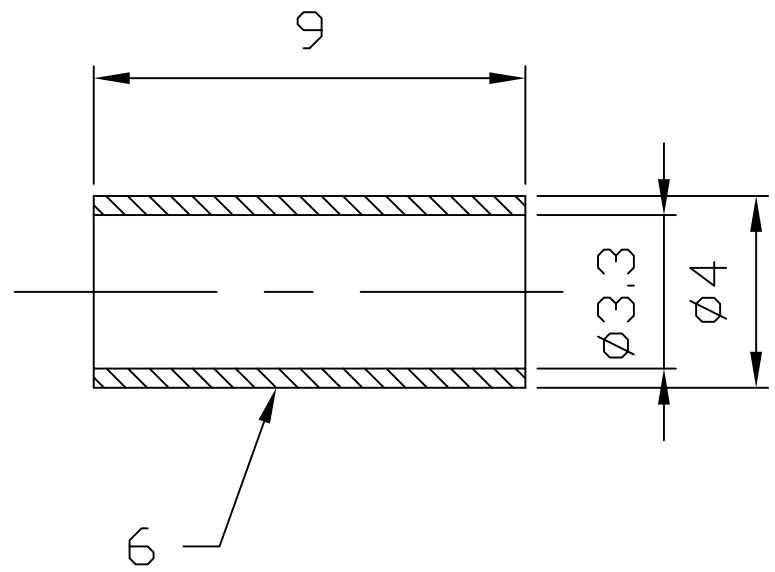

1 2 3 4 5 6 7 8 9 0

J  
I  
H  
G  
F  
E  
D  
C  
B  
A

6	FERRULE	BRASS	GOLD	1
5	COVER	BRASS	GOLD	1
4	INSUALTOR	TEFLON		1
3	INSUALTOR	TEFLON		1
2	CENTER CONTACT	BRASS	GOLD	1
1	BODY	BRASS	GOLD	1
NO	DESCRIPTION	MATERIAL	FINISH	QTY

**MORETHANALL**  
CONNECTORS  
ASSEMBLIES

PART NO. MCX-PCR-174

DWG NO. MCX-PCR-174

FILE NO.

UNIT / mm

SCALE 1:1

APPROVED BY CY

DRAWING BY

PROJECTION

UNLESS OTHERWISE SPECIFIED  
TOLERANCES  
0.5-5 =±0.2  
5-30 =±0.4  
30-120 =±0.6  
120-315 =±1  
315-1000 =±1.6  
1000-2000 =±2.4

DESCRIPTION:	MCX RIGHT ANGLE PLUG		
AREA	REVISIONS	HK	DATE

焯倫股份有限公司