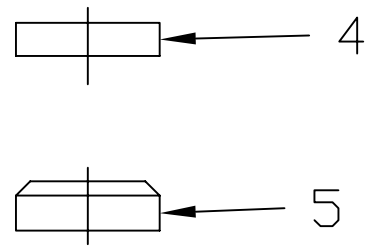

1 2 3 4 5 6 7 8 9 0

J  
I  
H  
G  
F  
E  
D  
C  
B  
A

6	FERRULE	BRASS	GOLD	1
5	COVER	BRASS	GOLD	1
4	INSUALTOR	TEFLON		1
3	INSUALTOR	TEFLON		1
2	CENTER CONTACT	BRASS	GOLD	1
1	BODY	BRASS	GOLD	1
NO	DESCRIPTION	MATERIAL	FINISH	QTY

**MORETHANALL**  
CONNECTORS  
ASSEMBLIES

PART NO. MCX-PCR-174

DWG NO. MCX-PCR-174

FILE NO.

UNIT / mm

SCALE 1:1

APPROVED BY CY

DRAWING BY

PROJECTION

UNLESS OTHERWISE SPECIFIED  
TOLERANCES  
0.5-5 =±0.2  
5-30 =±0.4  
30-120 =±0.6  
120-315 =±1  
315-1000 =±1.6  
1000-2000 =±2.4

DESCRIPTION:	MCX RIGHT ANGLE PLUG		
AREA	REVISIONS	HK	DATE

焯倫股份有限公司