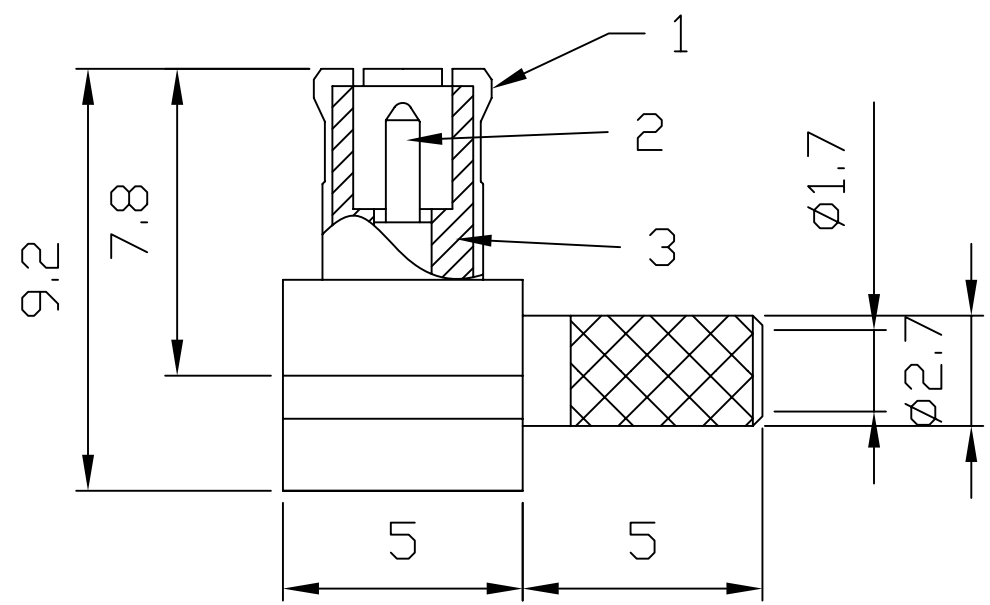

1 2 3 4 5 6 7 8 9 0

J  
I  
H  
G  
F  
E  
D  
C  
B  
A

6	FERRULE	BRASS	GOLD	1
5	COVER	BRASS	GOLD	1
4	INSUALTOR	TEFLON		1
3	INSUALTOR	TEFLON		1
2	CENTER CONTACT	BRASS	GOLD	1
1	BODY	BRASS	GOLD	1
NO	DESCRIPTION	MATERIAL	FINISH	QTY

**MORETHANALL**  
CONNECTORS  
ASSEMBLIES

PART NO. MCX-PCR-174

DWG NO. MCX-PCR-174

FILE NO.

UNIT / mm

SCALE 1:1

APPROVED BY CY

DRAWING BY

PROJECTION

UNLESS OTHERWISE SPECIFIED  
TOLERANCES  
0.5-5 =±0.2  
5-30 =±0.4  
30-120 =±0.6  
120-315 =±1  
315-1000 =±1.6  
1000-2000 =±2.4

DESCRIPTION:	MCX RIGHT ANGLE PLUG		
AREA	REVISIONS	HK	DATE

焯倫股份有限公司