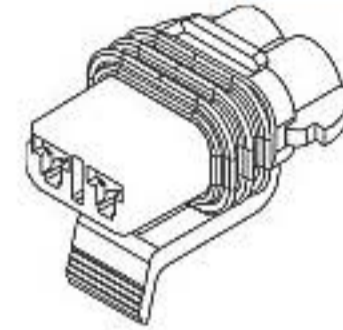

[Search →](#)

Enter part number or keyword

Search Results (0)

[Search Options](#)

Select a product type to narrow your search:

Connector 

Results with your selections: --

Family Cavities Gender Sealed Terminal(s) blade size [mm] Product Segment Application [Clear](#)[Search →](#)

## 2 Way Light Gray Metri-Pack 280 Sealed Female Connector Assembly, Max Current 30 amps

**Part #12162694**[Question about this product?](#)[Attributes](#)[Documents \(6\)](#)[Related Products \(22\)](#)**Part # :** 12162694**Description :** 2 Way Light Gray Metri-Pack 280 Sealed Female Connector Assembly, Max Current 30 amps**Product Type :** Connector**Status :** Active**Family :** Metri-Pack**Series :** 2.8**Cavities :** 2**Terminal(s) blade size [mm] :** 2.8**Sealed :** Sealed**Gender :** Female**Temperature range [°C] :** -40 to 125**Material :** Various (Assembly)**Weight [g] :** 4.99