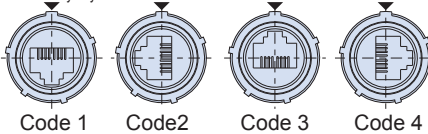

RJ45 CAT 5E/6A ETHERNET

MIL-DTL-38999 Series III Type Connectors

233-330 Feed-through receptacle connector

Receptacle front View

Part Number Development							
Sample Part Number	233-330	NF	00	-17	5H	N	1
Basic Number	233-330						
Finish	See Material and Finish table						
Connector Style ¹	See Connector Style table						
Shell Size	17 or 19						
RJ45 Category	5H = CAT 5e 6A = CAT 6A						
Alternate Key Position ¹	Per MIL-DTL-38999 A, B, C, D, E, N = Normal						
RJ45 Orientation	1, 2, 3, or 4						

Material and Finish

NF	Aluminum/Cadmium Olive Drab
ME	Aluminum/Electroless Nickel
MT	Aluminum/Nickel PTFE
ZR	Aluminum/Black Zinc-Nickel

Connector Style¹

00	Wall mount receptacle with slotted hole ²
07	Jam nut, rear panel mount receptacle
DO	Wall mount receptacle with round holes
CM	Wall mount receptacle with metric clinch nuts

RJ45 Orientation Options (Receptacle Face)

Master Keyway

Jam Nut Dimensions

Shell Size	Ø K		L		M Flat		R	
	in	mm	in	mm	in	mm	in	mm
17	1.764	44.81	1.642	41.71	1.191	30.25	.122	3.10
	1.740	44.20	1.610	40.89	1.181	30.00	.083	2.11
19	1.949	49.50	1.827	46.41	1.316	33.43	.153	3.89
	1.925	48.90	1.795	45.59	1.306	33.17	.114	2.90

NOTES

1. See Section A for alternate key/keyway positions and panel cutout dimensions
2. front panel mount only
3. Meets IP67 in unmated condition, IP68 mated
4. Feed-thru receptacle is jack-to-jack configuration