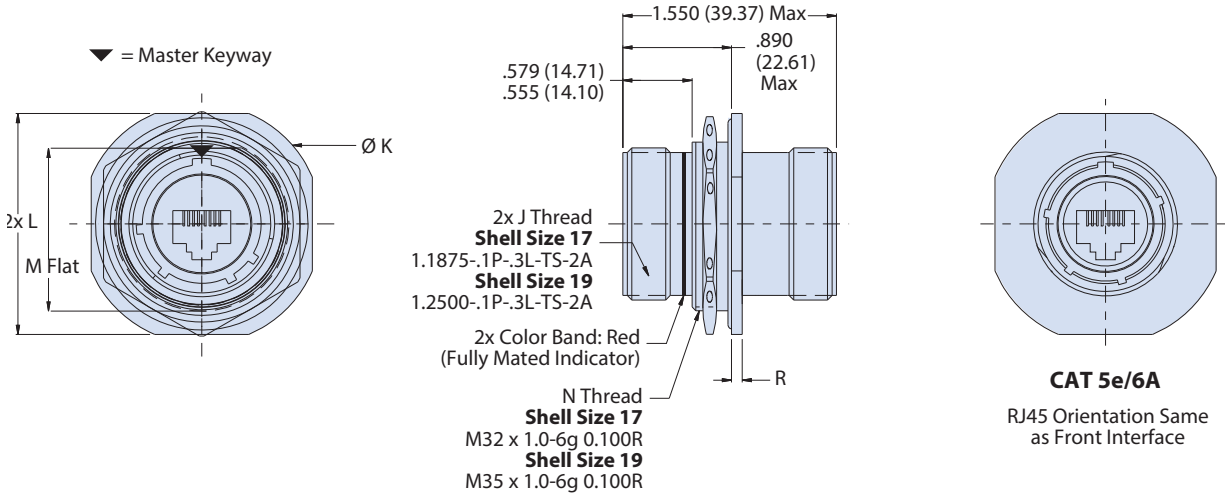

07 - REAR PANEL MOUNT, JAM NUT FEED-THROUGH RECEPTACLE