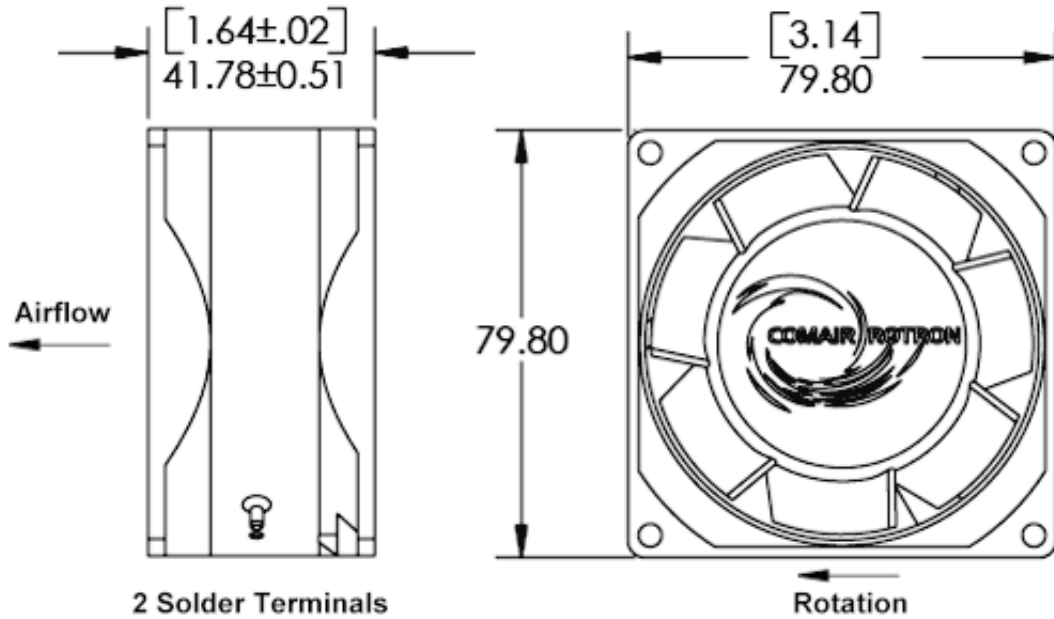

Mechanical Drawing

Options

Part Number	Model Number	Bearing Type	Fan Rotation	Termination	In-Stock (Click 'Yes' for current stock)
☐ 028379	SU2H1	Ball	Normal	Leads, Venturi	No
☒ 030426	SU2H5	Ball	Normal	Terminals, Venturi	No
☐ 028278	SU2G1	Sleeve	Normal	Leads, Venturi	No
☐ 028406	SU2G5	Sleeve	Normal	Terminals, Venturi	No
☐ 030384	SU2G7	Sleeve	Reverse	Leads, Venturi	No
☐ 030433	SU2G9	Sleeve	Reverse	Terminals, Venturi	No