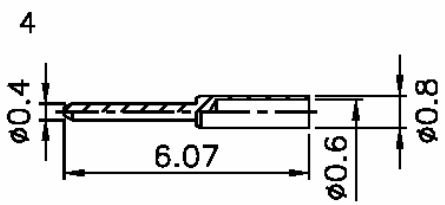

Item	Name	Material	Finish
1	Body	Brass	Gold 5" min.
2	Body	Brass	Gold 5" min.
3	Insulator	Teflon	White
4	Pin	Brass	Gold 30" min.
5	Retainer ring	Beryllium copper	Gold 5" min.
6	Ring	Brass	Gold 5" min.

RoHS compliant

Rev.	Description	Date	Approved	Drawing	Name	Date
				Approved	Howard	10/16/99
				Checked	Lizzy	10/16/99
				Drawn	Tina	10/16/99
				0.0 ± 0.35	0.00 ± 0.20	Angles ± 3'
				 UNIT: mm		

Central Components Manufacturing
 440 Lincoln Blvd., Middlesex, New Jersey 08846
 Phone 732 469-5720 888 288-5152 Fax 732 469-1919

Part No.: **CRF-9702-BGTGD-A**

Description: MMCX crimp plug for RG174/U, 188/U, 316/U