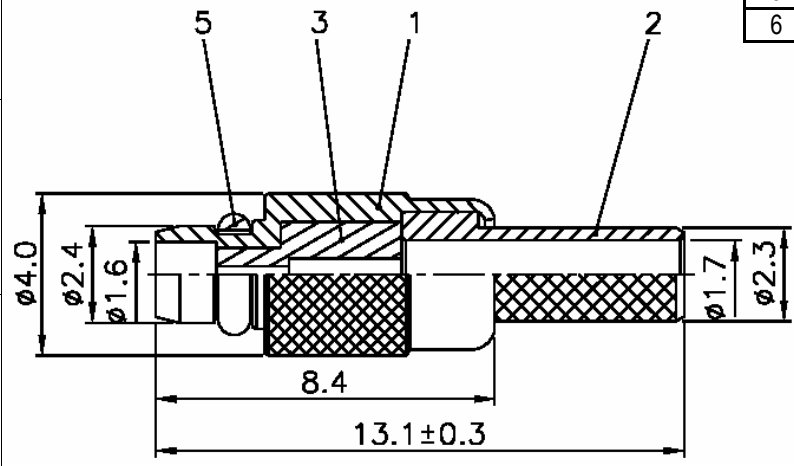

Item	Name	Material	Finish
1	Body	Brass	Gold 5" min.
2	Body	Brass	Gold 5" min.
3	Insulator	Teflon	White
4	Pin	Brass	Gold 30" min.
5	Retainer ring	Beryllium copper	Gold 5" min.
6	Ring	Brass	Gold 5" min.

RoHS compliant

Rev.	Description	Date	Approved	Drawing	Name	Date
				Approved	Howard	10/16/99
				Checked	Lizzy	10/16/99
				Drawn	Tina	10/16/99
				0.0 ± 0.35	0.00 ± 0.20	Angles ± 3'
				 UNIT: mm		

Central Components Manufacturing
 440 Lincoln Blvd., Middlesex, New Jersey 08846
 Phone 732 469-5720 888 288-5152 Fax 732 469-1919

Part No.: **CRF-9702-BGTGD-A**

Description: MMCX crimp plug for RG174/U, 188/U, 316/U