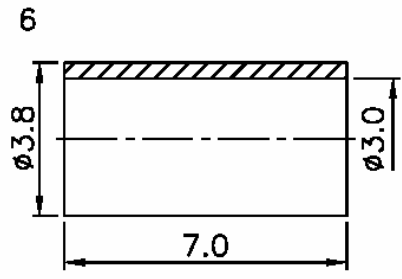

Item	Name	Material	Finish
1	Body	Brass	Gold 5" min.
2	Body	Brass	Gold 5" min.
3	Insulator	Teflon	White
4	Pin	Brass	Gold 30" min.
5	Retainer ring	Beryllium copper	Gold 5" min.
6	Ring	Brass	Gold 5" min.

RoHS compliant

Rev.	Description	Date	Approved	Drawing	Name	Date
				Approved	Howard	10/16/99
				Checked	Lizzy	10/16/99
				Drawn	Tina	10/16/99
				0.0 ± 0.35	0.00 ± 0.20	Angles ± 3'
				 UNIT: mm		

Central Components Manufacturing
 440 Lincoln Blvd., Middlesex, New Jersey 08846
 Phone 732 469-5720 888 288-5152 Fax 732 469-1919