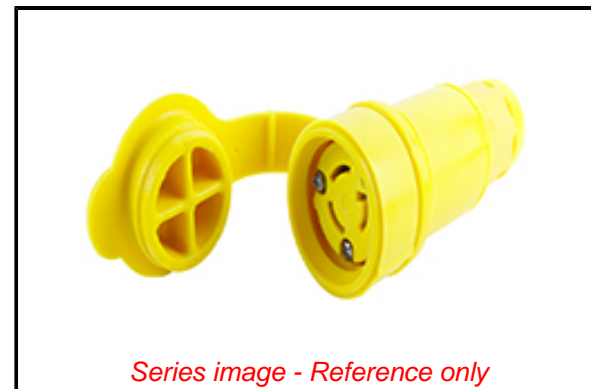

PLEASE CHECK WWW.MOLEX.COM FOR LATEST PART INFORMATION

Part Number: [1301460099](#)
Status: **Active**
Overview: [Watertite Extreme Wet-Location Wiring Solutions](#)
Description: Watertite Extreme Connector with Locking Blade, 2 Pole/3 Wire, NEMA L5-15, 125V, Cord Grip Body Size F2, Silicone Husk

Documents:

[Datasheet (PDF)](#) [RoHS Certificate of Compliance (PDF)](#)

Agency Certification

CSA LR6837
UL E10176

General

Product Family Wiring Devices
Series [130146](#)
IP Rating IP69K
NEMA Configuration NEMA L5-15
Overview [Watertite Extreme Wet-Location Wiring Solutions](#)
Product Name Watertite Extreme
Receptacle Type Single
Specialty N/A
Taxonomy Wiring Devices
Type Connector
UPC 78678871302

Physical

Cord Grip Body Size F2 1/2"
Flange No
Flip Lid No
Gender Female
Length N/A
Locking Blade Yes
Net Weight 193.683/g
Poles 2-pole/3-wire

Electrical

Cord Type N/A
Current - Maximum per Contact 15.0A
GFCI No
Lighted Connector No
Voltage - Maximum 125V

Material Info

Engineering Number 25W47

EU ELV

Not Relevant

EU RoHS

Not Reviewed

REACH SVHC

Not Reviewed

Halogen-Free

Status

Not Reviewed

For more information, please visit [Contact US](#)

China ROHS

Not Reviewed

ELV

Not Relevant

RoHS Phthalates

Not Reviewed

Search Parts in this Series

[130146 Series](#)