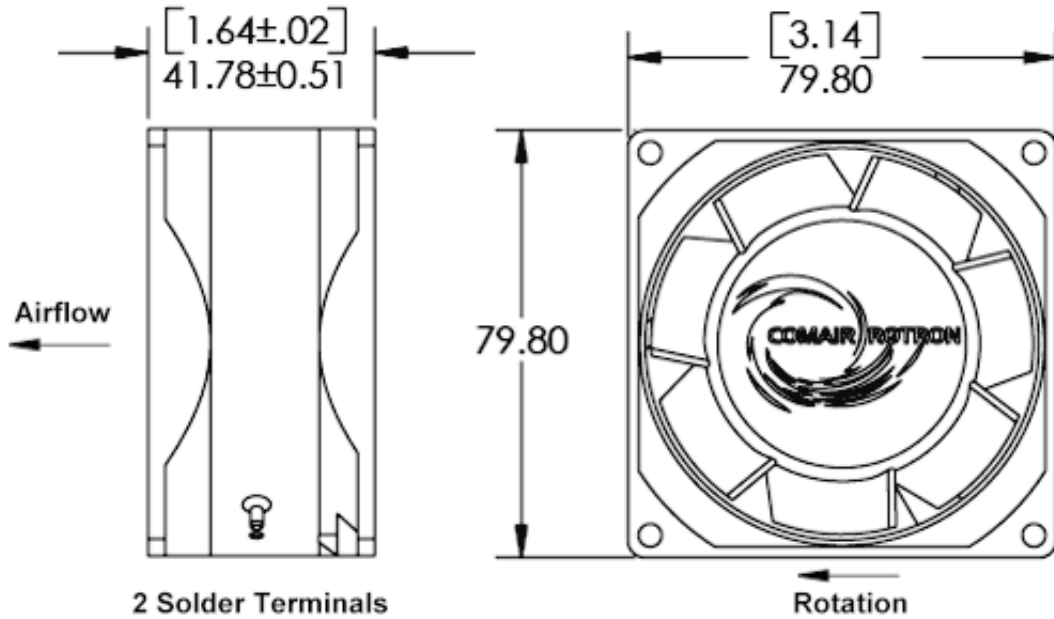

Mechanical Specifications

Dimensions:	3.15in x 1.65in
Weight	18.0 oz
Max Airflow @ 0 in H ₂ O	34.0 CFM
Max Pressure @ 0 CFM	0.149 in H ₂ O
Noise	40.3 dBA

North American Sales Office

Phone: +1 (972) 644 5591
 sales@comairrotron.com

Mechanical Drawing

Options

Part Number	Model Number	Bearing Type	Fan Rotation	Termination	In-Stock <small>(Click 'Yes' for current stock)</small>
<input type="radio"/> 028268	SU2B1	Ball	Normal	Leads, Venturi	No
<input type="radio"/> 028410	SU2B5	Ball	Normal	Terminals, Venturi	No
<input type="radio"/> 028267	SU2A1	Sleeve	Normal	Leads, Venturi	No
<input checked="" type="radio"/> 028279	SU2A5	Sleeve	Normal	Terminals, Venturi	No
<input type="radio"/> 030272	SU2A7	Sleeve	Reverse	Leads, Venturi	No
<input type="radio"/> 030458	SU2A9	Sleeve	Reverse	Terminals, Venturi	No