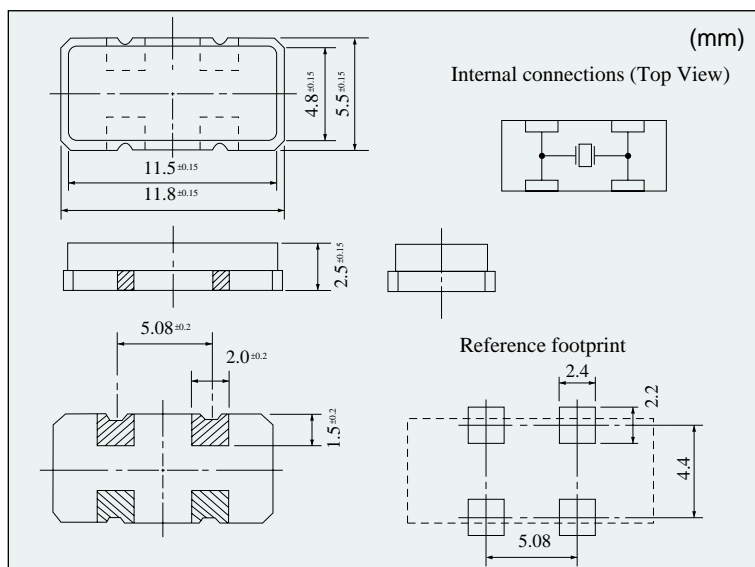

Dimensions

If you need NON-standard spec., please contact us.
[Type name] In ( ) is previous name.

4 Table 1 Equivalent Series Resistance

Frequency Range (MHz)	Equivalent Series Resistance (Ω)	
	-10°C ~ +70°C	-40°C ~ +125°C
3.5 ~ 4.0	150 max	200 max
4.0 ~ 8.0	120	180
8.0 ~ 12.0	80	120
12.0 ~ 25.0	50	80