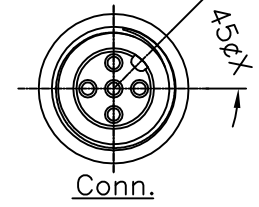

12-05AFFM-SR7BXX
 XX:01~99Meters
 01:01Meter
 02:02Meters
 :
 :
 99:99Meters
 Cable Length(L):01~99Meters

- Notes:
- * @C Important Dimension.
 - * Waterproof Rate:IP67.
 - * Connector:Black,PU.
 - * Female Pin:Copper Alloy,Gold Plated.
 - * Cable:22AWG*5C+Talcum,Black, PU Jacket,OD=5.0mm.
 - * Cable Length Tolerance: 01M:±40mm
 02M~05M:±60mm
 06M~10M:±100mm
 11M~30M:±200mm
 31M~99M:±500mm

5	Green	綠
4	Black	黑
3	Blue	藍
2	White	白
1	Brown	棕
Conn.	Wire Color	Pin Out

UNIT:mm	
TOLERANCE	±0.5 mm

TITLE	M12 Conn Cable Screw 5P F Conn F Pin	
SCALE	Free	SHEET 1 OF 1
REV. B	SIZE A4	@C :Inspection Item