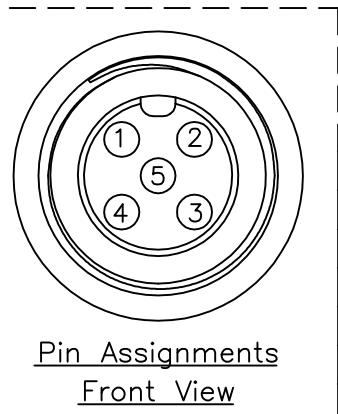

12-05AFFM-SR7BXX
 XX:01~99Meters
 01:01Meter
 02:02Meters
 :
 :
 99:99Meters
 Cable Length(L):01~99Meters

- Notes:
- * @C Important Dimension.
 - * Waterproof Rate:IP67.
 - * Connector:Black,PU.
 - * Female Pin:Copper Alloy,Gold Plated.
 - * Cable:22AWG*5C+Talcum,Black, PU Jacket,OD=5.0mm.
 - * Cable Length Tolerance: 01M:±40mm
 02M~05M:±60mm
 06M~10M:±100mm
 11M~30M:±200mm
 31M~99M:±500mm

5	Green	綠
4	Black	黑
3	Blue	藍
2	White	白
1	Brown	棕
Conn.	Wire Color	Pin Out

UNIT:mm	
TOLERANCE	±0.5 mm

TITLE	M12 Conn Cable Screw 5P F Conn F Pin	
SCALE	Free	SHEET 1 OF 1
REV. B	SIZE A4	@C :Inspection Item