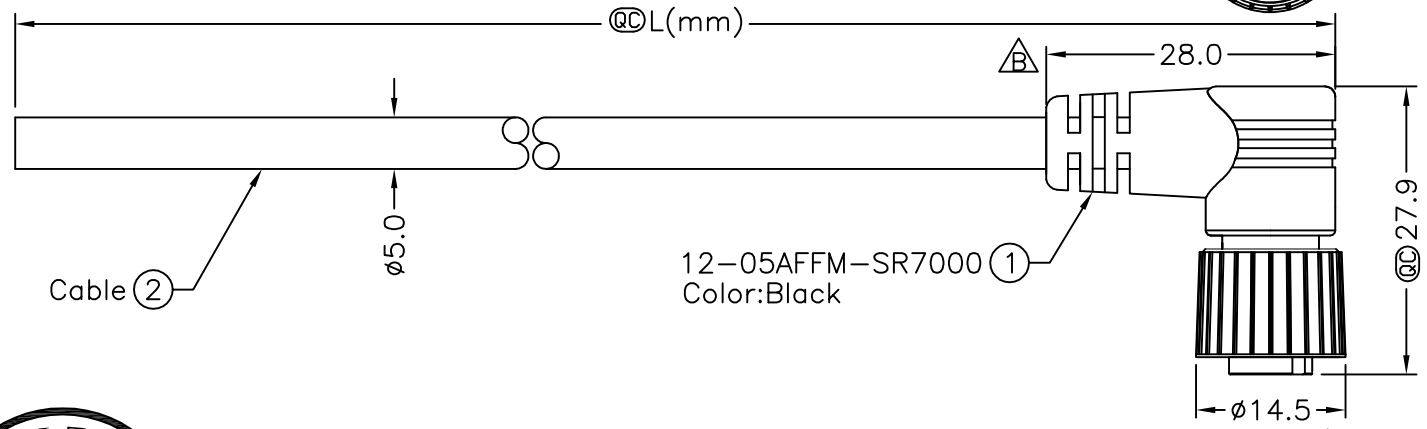

12-05AFFM-SR7BXX
 XX:01~99Meters
 01:01Meter
 02:02Meters
 :
 :
 99:99Meters
 Cable Length(L):01~99Meters

- Notes:
- * @C Important Dimension.
 - * Waterproof Rate:IP67.
 - * Connector:Black,PU.
 - * Female Pin:Copper Alloy,Gold Plated.
 - * Cable:22AWG*5C+Talcum,Black, PU Jacket,OD=5.0mm.
 - * Cable Length Tolerance: 01M:±40mm
 02M~05M:±60mm
 06M~10M:±100mm
 11M~30M:±200mm
 31M~99M:±500mm

5	Green	綠
4	Black	黑
3	Blue	藍
2	White	白
1	Brown	棕
Conn.	Wire Color	Pin Out

UNIT:mm	
TOLERANCE	±0.5 mm

TITLE	M12 Conn Cable Screw 5P F Conn F Pin	
SCALE	Free	SHEET 1 OF 1
REV. B	SIZE A4	@C :Inspection Item