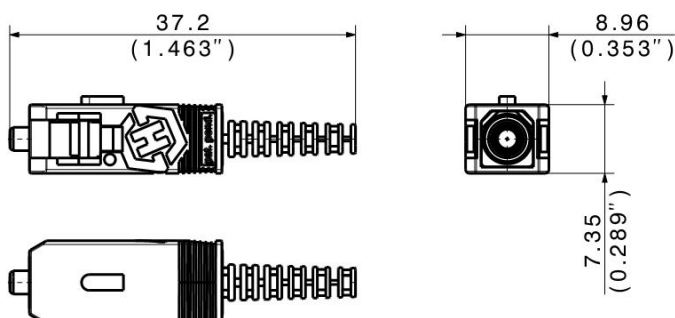

PS12_SCMS_0000_O409E_XX.X_M0

Description

12 pigtail set, SC-HQ BTW, MM, fiber 0.9mm_XX.X_fiber colour EN / IEC, OM4 BendOptimized

Features	Features
- Push-pull connector	
- One-piece design for easy and quick termination	
- High mechanical and thermal resistance according to Telcordia GR-326-CORE	

Technical Data

General Data

Description	Values
General Typ	SC pigtail
Operation temperature	up to °C
RoHS compliant 2001/65/EU	Yes
REACH compliant	Yes

Connector left

Description	Values
Connector typ	SC pigtail
Polish	UPC
Color Housing	Black
Color Boot	Heather violet
Design connector acc. To	IEC 61754-4, TIA 604-3
Performance class H+S	M
Insertion loss 97% dB / mean dB	0.25 / 0.12
Return Loss	35
Durability	1000
Performance class H+S	0

Cable

Description	Values
Cable typ	Semi-tight Tube
Fiber count	1
Fiber	1 x 0.9 mm
Fiber typ	G50/125-OM4 BendOptimized

Technical Drawing