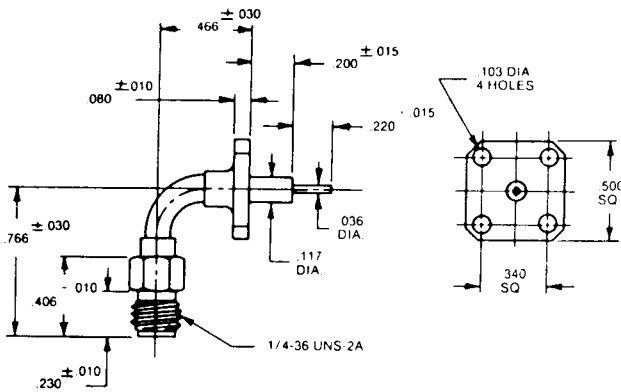

Part No. 1016030-043
Gold Plated Assembly.

Part No. 1106030-041
Passivated Nut with Nickel Plated Assembly.

PLUG/RECEPTACLE

Part No. 1016030-053
Gold Plated Assembly.

Part No. 1016030-051
Passivated Nut with Nickel Plated Assembly.

PLUG/RECEPTACLE

Part No. 1026030-043
Gold Plated Assembly.

Part No. 1026030-041
Nickel Plated Assembly.

JACK/RECEPTACLE

Part No. 1026030-053
Gold Plated Assembly.

Part No. 1026030-051
Nickel Plated Assembly.