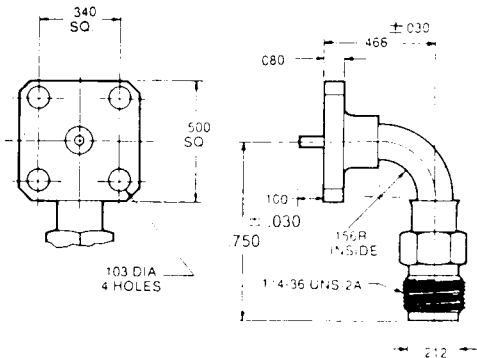

Part No. 1016030-043
Gold Plated Assembly.

Part No. 1106030-041
Passivated Nut with Nickel Plated Assembly.

PLUG/RECEPTACLE

Part No. 1016030-053
Gold Plated Assembly.

Part No. 1016030-051
Passivated Nut with Nickel Plated Assembly.

PLUG/RECEPTACLE

Part No. 1026030-043
Gold Plated Assembly.

Part No. 1026030-041
Nickel Plated Assembly.

JACK/RECEPTACLE

Part No. 1026030-053
Gold Plated Assembly.

Part No. 1026030-051
Nickel Plated Assembly.