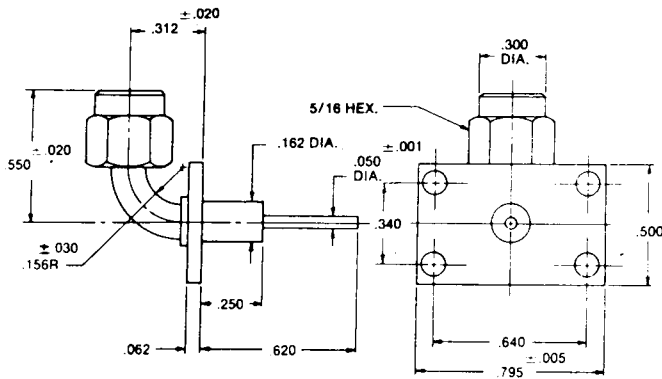

Part No. 1016030-043
Gold Plated Assembly.

Part No. 1106030-041
Passivated Nut with Nickel Plated Assembly.

PLUG/RECEPTACLE

Part No. 1016030-053
Gold Plated Assembly.

Part No. 1016030-051
Passivated Nut with Nickel Plated Assembly.

PLUG/RECEPTACLE

Part No. 1026030-043
Gold Plated Assembly.

Part No. 1026030-041
Nickel Plated Assembly.

JACK/RECEPTACLE

Part No. 1026030-053
Gold Plated Assembly.

Part No. 1026030-051
Nickel Plated Assembly.