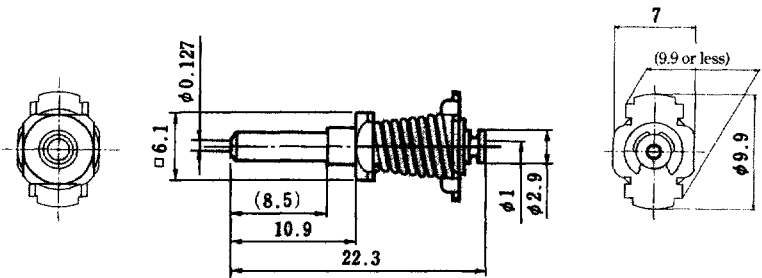

■ Plug Housing

● Key-Conversion Type

HRS No.	Product Number	Suitable Cable
CL705-0057-7	HFDI-2P-EX	φ3mm zip cable
CL705-0057-7-01	HFDI-2P-EX(01)	φ4.8mm cable
CL705-0057-7-02	HFDI-2P-EX(02)	5 x 3 oval cable

NOTE: When using with guide key S, remove the guide key from the housing.

■ Ferrule

HRS No.	Product Number	Suitable Optical Fiber
CL705-0043-2-01	HFDI-F36-B127	GI-50/125, GI-62.5/125