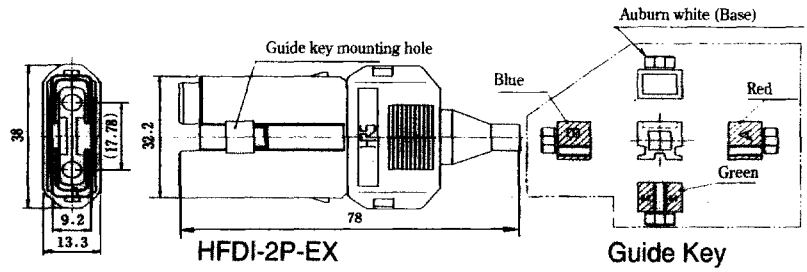

■ Plug Housing

● Key-Conversion Type

HRS No.	Product Number	Suitable Cable
CL705-0057-7	HFDI-2P-EX	φ3mm zip cable
CL705-0057-7-01	HFDI-2P-EX(01)	φ4.8mm cable
CL705-0057-7-02	HFDI-2P-EX(02)	5 x 3 oval cable

NOTE: When using with guide key S, remove the guide key from the housing.

■ Ferrule

HRS No.	Product Number	Suitable Optical Fiber
CL705-0043-2-01	HFDI-F36-B127	GI-50/125, GI-62.5/125