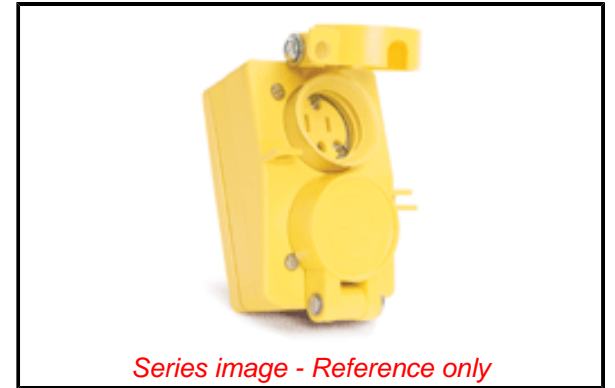

PLEASE CHECK WWW.MOLEX.COM FOR LATEST PART INFORMATION

Part Number: [1301460131](#)
Status: **Active**
Overview: [Watertite Extreme Wet-Location Wiring Solutions](#)
Description: Watertite Extreme Receptacle with Duplex Flip Coverplate, 2 Pole/3 Wire, NEMA 5-15, 125V

Documents:

3D Model	Brochure (PDF)
3D Model (PDF)	RoHS Certificate of Compliance (PDF)
Drawing (PDF)	

Agency Certification

CSA	LR6837
UL	E68122

General

Product Family	Wiring Devices
Series	130146
IP Rating	IP67
NEMA Configuration	NEMA 5-15
Overview	Watertite Extreme Wet-Location Wiring Solutions
Product Name	Watertite Extreme
Receptacle Type	Duplex
Specialty	N/A
Taxonomy	Wiring Devices
Type	Receptacle
UPC	78678871405

Physical

Flange	No
Flip Lid	Yes
Gender	Female
Length	N/A
Locking Blade	No
Net Weight	498.044/g
Poles	2-pole/3-wire

Electrical

Cord Type	N/A
Current - Maximum per Contact	15.0A
GFCI	No
Lighted Connector	No
Voltage - Maximum	125V

Material Info

Engineering Number	60W47DPLX

Reference - Drawing Numbers

Sales Drawing	1301460131-000

EU ELV

Not Relevant

EU RoHS

Not Reviewed

REACH SVHC

Not Reviewed

Halogen-Free

Status

Not Reviewed

For more information, please visit [Contact US](#)

China ROHS

Not Reviewed

ELV

Not Relevant

RoHS Phthalates

Not Reviewed

Search Parts in this Series

[130146 Series](#)