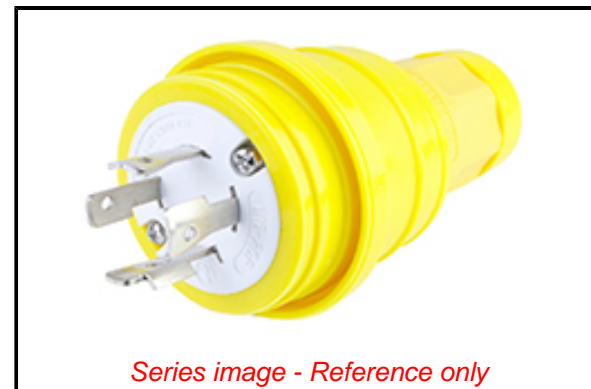

PLEASE CHECK WWW.MOLEX.COM FOR LATEST PART INFORMATION

Part Number: [1301470029](#)
Status: **Active**
Overview: [Watertite Extreme Wet-Location Wiring Solutions](#)
Description: Watertite Extreme Plug with Locking Blade, 3 Pole/4 Wire, NEMA L16-20, 3ø 480V, Cord Grip Body Size F3

Documents:

[Drawing (PDF)](#)
[Brochure (PDF)](#)

[RoHS Certificate of Compliance (PDF)](#)

Agency Certification

CSA LR6837
UL E10176

General

Product Family Wiring Devices
Series [130147](#)
IP Rating IP67
NEMA Configuration NEMA L16-20
Overview [Watertite Extreme Wet-Location Wiring Solutions](#)
Product Name Watertite Extreme
Receptacle Type N/A
Specialty N/A
Type Plug
UPC 78678871215

Physical

Cord Grip Body Size F3 3/4"
Flange No
Flip Lid No
Gender Male
Length N/A
Locking Blade Yes
Net Weight 217.270/g
Poles 3-pole/4-wire

Electrical

Cord Type N/A
Current - Maximum per Contact 20.0A
GFCI No
Lighted Connector No
Voltage - Maximum 3ø 480V

Material Info

Engineering Number 26W76

Reference - Drawing Numbers

Sales Drawing 1301470029-000

EU ELV

Not Relevant

EU RoHS

Not Reviewed

REACH SVHC

Not Reviewed

Halogen-Free

Status

Not Reviewed

For more information, please visit [Contact US](#)

China ROHS

Not Reviewed

ELV

Not Relevant

RoHS Phthalates

Not Reviewed

Search Parts in this Series

[130147 Series](#)