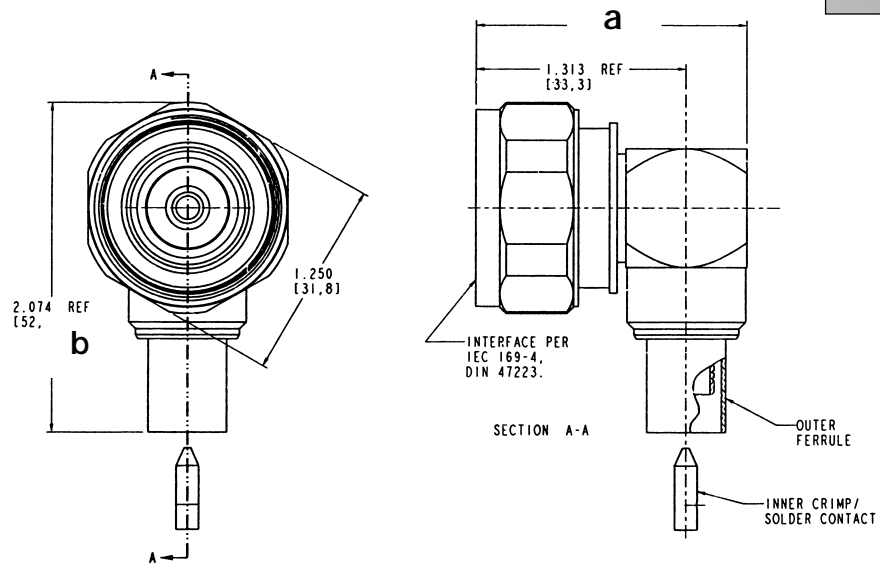

Fig. 1

716-3

7/16 PLUG INTERFACE -RIGHT ANGLE

Cable	Inner Attachment	a	b	c	Body	Contact	Amphenol Number
RG393	Crimp	1.688	2.074	n/a	W Bronze	Silver	716-3