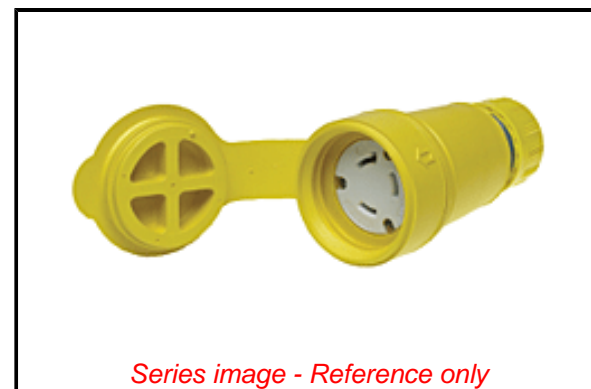

PLEASE CHECK WWW.MOLEX.COM FOR LATEST PART INFORMATION

Part Number: [1301470089](#)
Status: **Active**
Overview: [Watertite Extreme Wet-Location Wiring Solutions](#)
Description: Watertite Extreme Connector with Locking Blade, 3 Pole/3 Wire, Non-NEMA, 250V, Cord Grip Body Size F4

Documents:

[Drawing \(PDF\)](#) [RoHS Certificate of Compliance \(PDF\)](#)
[Brochure \(PDF\)](#)

Agency Certification

CSA LR6837
 UL E10176

General

Product Family Wiring Devices
 Series [130147](#)
 IP Rating IP67
 NEMA Configuration Non-NEMA Locking
 Overview [Watertite Extreme Wet-Location Wiring Solutions](#)
 Product Name Watertite Extreme
 Receptacle Type Single
 Specialty N/A
 Taxonomy Wiring Devices
 Type Connector
 UPC 78678871392

Physical

Cord Grip Body Size F4 1"
 Flange No
 Flip Lid No
 Gender Female
 Length N/A
 Locking Blade Yes
 Net Weight 391.903/g
 Poles 3-pole/3-wire

Electrical

Cord Type N/A
 Current - Maximum per Contact 30.0A
 GFCI No
 Lighted Connector No
 Voltage - Maximum 250V

Material Info

Engineering Number 29W08

Reference - Drawing Numbers

Sales Drawing 1301470089-000

EU ELV

Not Reviewed

EU RoHS

Not Reviewed