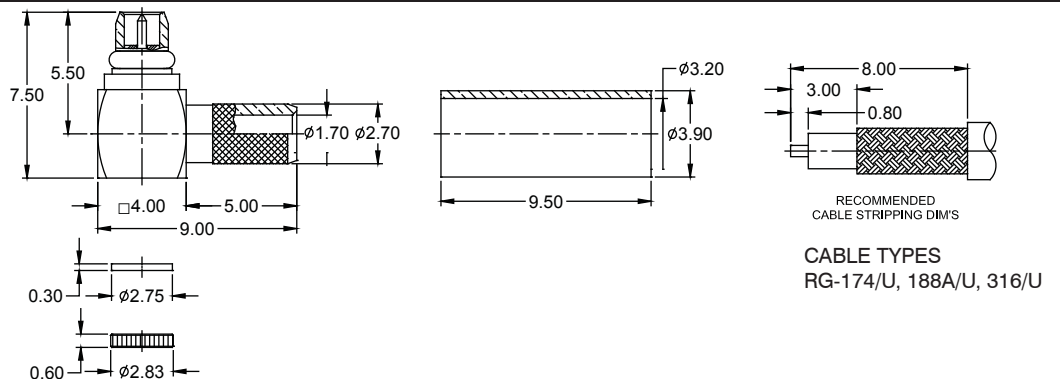

R/A CRIMP PLUG

Order Code
RFP-MMR-C1N502-58

Other MMCX types available on request