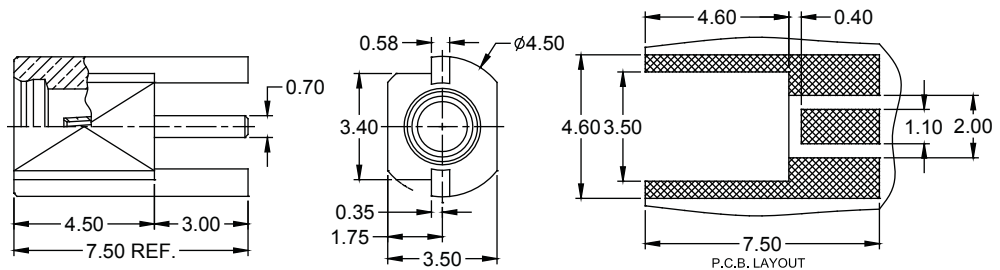

## STRAIGHT THT JACK

Order Code  
RFJ-MMS-B1N592-58

## STRAIGHT SMT JACK

Order Code  
RFJ-MMS-B2L592-58

□ PATTERN  
▨ LAND(FREE OF SOLDER MASK)

## STRAIGHT THT PLUG

Order Code  
RFP-MMS-B1N592-58