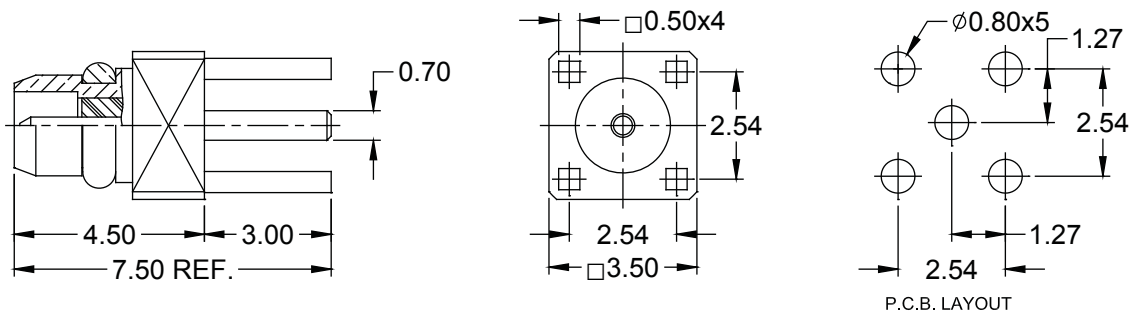

STRAIGHT THT PLUG

Order Code
RFP-MMS-B1N592-58