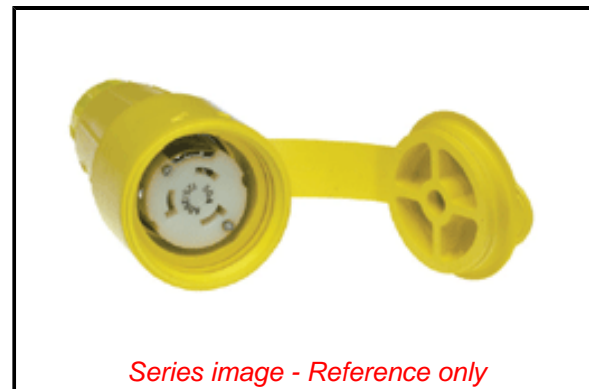

PLEASE CHECK WWW.MOLEX.COM FOR LATEST PART INFORMATION

Part Number: [1301550148](#)

Status: **Active**

Overview: [Watertite Extreme Wet-Location Wiring Solutions](#)

Description: Watertite Extreme Connector with California Style Locking Blade, 3 Pole/4 Wire, Non-NEMA, 480V, Cord Grip Body Size F5

Documents:

[Brochure (PDF)](#)

[RoHS Certificate of Compliance (PDF)](#)

Agency Certification

CSA LR6837
UL E10176

General

Product Family Wiring Devices
Series [130155](#)
IP Rating IP67
NEMA Configuration Non-NEMA Locking CA
Overview [Watertite Extreme Wet-Location Wiring Solutions](#)
Product Name Watertite Extreme
Receptacle Type Single
Specialty N/A
Taxonomy Wiring Devices
Type Connector
UPC 78678801474

Physical

Cord Grip Body Size F5 1 1/4"
Flange No
Flip Lid No
Gender Female
Length N/A
Locking Blade Yes
Net Weight 0.780/kg
Poles 3-pole/4-wire

Electrical

Cord Type N/A
Current - Maximum per Contact 50.0A
GFCI No
Lighted Connector No
Voltage - Maximum 480V

Material Info

Engineering Number CS81W64

EU ELV

Not Reviewed

EU RoHS

Not Reviewed

REACH SVHC

Not Reviewed

Halogen-Free

Status

Not Reviewed

For more information, please visit [Contact US](#)

China ROHS

Not Reviewed

ELV

Not Reviewed

RoHS Phthalates

Not Reviewed

Search Parts in this Series

[130155 Series](#)