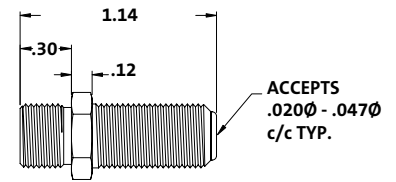

Catalog Number

GF-81-S

Long Splice

Catalog Number

GF-81-B

Extra Wide Hex Splice

| Catalog Number | THD Flats | Contact Plating | Insulator |
|----------------|-----------|-----------------|-----------|
| NS-2980-15 | SD | Sn | PTFE |
| NS-2980-19 | SD | AU | PTFE |
| NS-2980-9 | DD | Sn | PP |