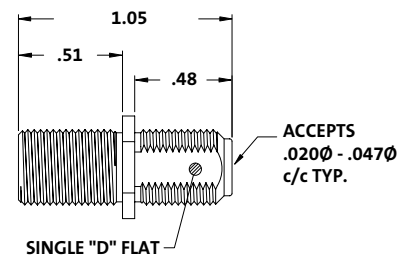

Catalog Number

GF-81-S

Long Splice

Catalog Number

GF-81-B

Extra Wide Hex Splice

| Catalog Number | THD Flats | Contact Plating | Insulator |
|----------------|-----------|-----------------|-----------|
| NS-2980-15 | SD | Sn | PTFE |
| NS-2980-19 | SD | AU | PTFE |
| NS-2980-9 | DD | Sn | PP |

Center Hex Splice
Phosphor Bronze Contact