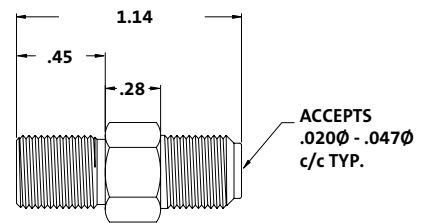

Catalog Number

GF-81-S

Long Splice

Catalog Number

GF-81-B

Extra Wide Hex Splice

| Catalog Number | THD Flats | Contact Plating | Insulator |
|----------------|-----------|-----------------|-----------|
| NS-2980-15 | SD | Sn | PTFE |
| NS-2980-19 | SD | AU | PTFE |
| NS-2980-9 | DD | Sn | PP |

Center Hex Splice
Phosphor Bronze Contact