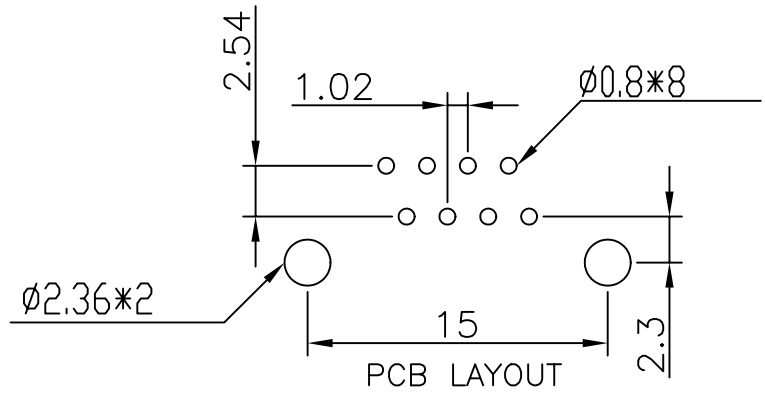

1 2 3 4 5 6 7 8 9 0

J
I
H
G
F
E
D
C
B
A

MATERIALS
 HOUSING:STANDARD MATERIAL GLASS FILLED POLYESTER UL (94V-0).
 COLOUR:BLACK.
 CONTACT:0.45mm DIA PHOSPHOR BRONZE. GOLD PLANTING OVER NICKEL.

MORETHANALL
 CONNECTORS
 ASSEMBLIES

PART NO. MJ14S-GEXX-0808

DWG NO. MJ14S-GEXX-0808

CHECKED BY CY

TOLERANCES ARE

DESCRIP TION: JACK 8P8C (W/EAR)

焯倫有限公司

FILE NO.

DRAWING BY

.X± 0.38
 .XX ± 0.25
 .XXX ± 0.13
 AWG

AREA	REVISIONS	HK	DATE
------	-----------	----	------

UNIT / mm

SCALE 1:1

PROJECTION