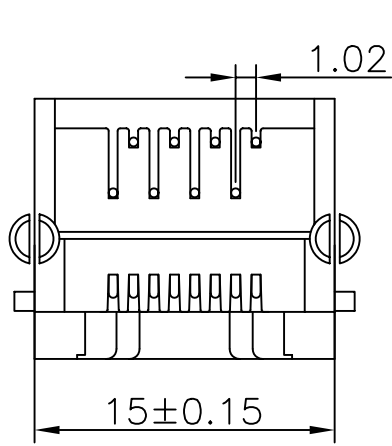

1 2 3 4 5 6 7 8 9 0

J
I
H
G
F
E
D
C
B
A

MATERIALS
 HOUSING:STANDARD MATERIAL GLASS FILLED POLYESTER UL (94V-0).
 COLOUR:BLACK.
 CONTACT:0.45mm DIA PHOSPHOR BRONZE. GOLD PLANTING OVER NICKEL.

MORETHANALL
 CONNECTORS
 ASSEMBLIES

PART NO. MJ14S-GEXX-0808

DWG NO. MJ14S-GEXX-0808

CHECKED BY CY

TOLERANCES ARE

DESCRIP TION: JACK 8P8C (W/EAR)

焯倫有限公司

FILE NO.

DRAWING BY

.X± 0.38
 .XX ± 0.25
 .XXX ± 0.13
 AWG

AREA	REVISIONS	HK	DATE
------	-----------	----	------

UNIT / mm

SCALE 1:1

PROJECTION