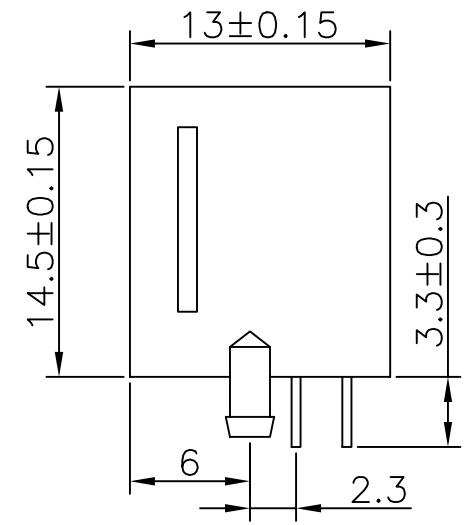

1 2 3 4 5 6 7 8 9 0

J
I
H
G
F
E
D
C
B
A

MATERIALS
 HOUSING:STANDARD MATERIAL GLASS FILLED POLYESTER UL (94V-0).
 COLOUR:BLACK.
 CONTACT:0.45mm DIA PHOSPHOR BRONZE. GOLD PLANTING OVER NICKEL.

MORETHANALL
 CONNECTORS
 ASSEMBLIES

PART NO. MJ14S-GEXX-0808

DWG NO. MJ14S-GEXX-0808

CHECKED BY CY

TOLERANCES ARE

DESCRIP TION: JACK 8P8C (W/EAR)

焯倫有限公司

FILE NO.

DRAWING BY

.X± 0.38
 .XX ± 0.25
 .XXX ± 0.13
 AWG

AREA	REVISIONS	HK	DATE
------	-----------	----	------

UNIT / mm

SCALE 1:1

PROJECTION