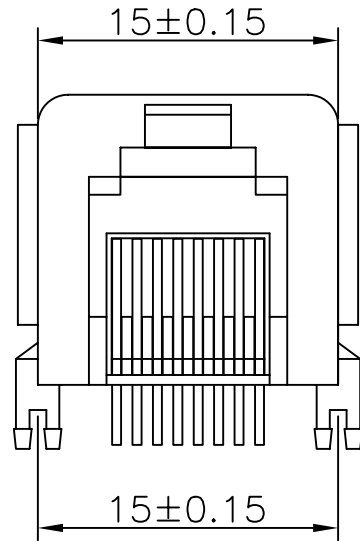

1 2 3 4 5 6 7 8 9 0

J
I
H
G
F
E
D
C
B
A

MATERIALS
 HOUSING:STANDARD MATERIAL GLASS FILLED POLYESTER UL (94V-0).
 COLOUR:BLACK.
 CONTACT:0.45mm DIA PHOSPHOR BRONZE. GOLD PLANTING OVER NICKEL.

MORETHANALL
 CONNECTORS
 ASSEMBLIES

PART NO. MJ14S-GEXX-0808

DWG NO. MJ14S-GEXX-0808

CHECKED BY CY

TOLERANCES ARE

DESCRIP TION: JACK 8P8C (W/EAR)

焯倫有限公司

FILE NO.

DRAWING BY

.X± 0.38
 .XX ± 0.25
 .XXX ± 0.13
 AWG

AREA	REVISIONS	HK	DATE
------	-----------	----	------

UNIT / mm

SCALE 1:1

PROJECTION