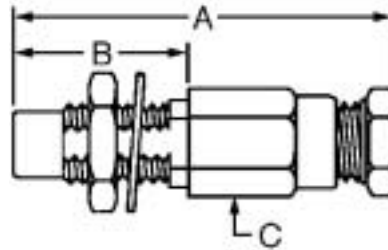

**Description**  
SMC 50 Ohm Cable Jack -  
Single Hole Mount Long Crimp Straight

**Ordering Data**  
SMC 50 Ohm Cable Jack - Single Hole Mount Long Crimp Straight

Part Number	Cable RG-/U	Crimp Tool Hex		Dimension						Finish	Mtg. Hole	Assembly Instructions
				A		B		C				
		mm	in.	mm	in.	mm	in.	mm	in.			
37JS102-1	174, 316	3.25	0.128	28.96	1.140	10.92	0.430	5.59	0.220	Gold	D12	AI-39

**Description**  
SMC 50 Ohm Cable Jack -  
Single Hole Mount Long Clamp Straight

**Ordering Data**  
SMC 50 Ohm Cable Jack - Single Hole Mount Long Clamp Straight

Part Number	Cable RG-/U	Dimension						Finish	Mtg. Hole	Assembly Instructions
		A		B		C				
		mm	in.	mm	in.	mm	in.			
37JS103-1	178, 196	21.08	0.830	10.92	0.430	6.35	0.250	Gold	D12	AI-55
37JS103-2	174, 316	21.08	0.830	10.92	0.430	6.35	0.250	Gold	D12	AI-55

**Description**  
SMC 50 Ohm Cable Jack - Long Crimp Straight

**Ordering Data**  
SMC 50 Ohm Cable Jack - Long Crimp Straight

Part Number	Cable RG-/U	Crimp Tool Hex		Dimension				Finish	Assembly Instructions
				A		B			
		mm	in.	mm	in.	mm	in.		
37J103-1	174, 316	3.25	0.128	24.89	0.980	5.59	0.220	Gold	AI-39