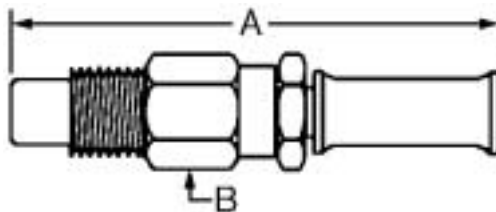

**Description**  
SMC 50 Ohm Cable Jack -  
Single Hole Mount Long Crimp Straight

**Ordering Data**  
SMC 50 Ohm Cable Jack - Single Hole Mount Long Crimp Straight

Part Number	Cable RG-/U	Crimp Tool Hex		Dimension						Finish	Mtg. Hole	Assembly Instructions
				A		B		C				
		mm	in.	mm	in.	mm	in.	mm	in.			
37JS102-1	174, 316	3.25	0.128	28.96	1.140	10.92	0.430	5.59	0.220	Gold	D12	AI-39

**Description**  
SMC 50 Ohm Cable Jack -  
Single Hole Mount Long Clamp Straight

**Ordering Data**  
SMC 50 Ohm Cable Jack - Single Hole Mount Long Clamp Straight

Part Number	Cable RG-/U	Dimension						Finish	Mtg. Hole	Assembly Instructions
		A		B		C				
		mm	in.	mm	in.	mm	in.			
37JS103-1	178, 196	21.08	0.830	10.92	0.430	6.35	0.250	Gold	D12	AI-55
37JS103-2	174, 316	21.08	0.830	10.92	0.430	6.35	0.250	Gold	D12	AI-55

**Description**  
SMC 50 Ohm Cable Jack - Long Crimp Straight

**Ordering Data**  
SMC 50 Ohm Cable Jack - Long Crimp Straight

Part Number	Cable RG-/U	Crimp Tool Hex		Dimension				Finish	Assembly Instructions
				A		B			
		mm	in.	mm	in.	mm	in.		
37J103-1	174, 316	3.25	0.128	24.89	0.980	5.59	0.220	Gold	AI-39