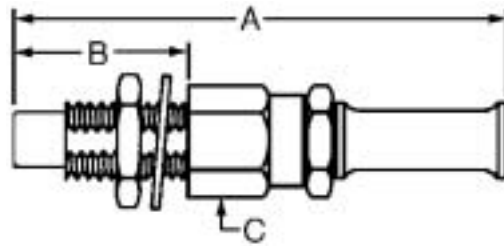

**Description**  
SMC 50 Ohm Cable Jack -  
Single Hole Mount Long Crimp Straight

**Ordering Data**  
SMC 50 Ohm Cable Jack - Single Hole Mount Long Crimp Straight

Part Number	Cable RG-/U	Crimp Tool Hex		Dimension						Finish	Mtg. Hole	Assembly Instructions
				A		B		C				
		mm	in.	mm	in.	mm	in.	mm	in.			
37JS102-1	174, 316	3.25	0.128	28.96	1.140	10.92	0.430	5.59	0.220	Gold	D12	AI-39

**Description**  
SMC 50 Ohm Cable Jack -  
Single Hole Mount Long Clamp Straight

**Ordering Data**  
SMC 50 Ohm Cable Jack - Single Hole Mount Long Clamp Straight

Part Number	Cable RG-/U	Dimension						Finish	Mtg. Hole	Assembly Instructions
		A		B		C				
		mm	in.	mm	in.	mm	in.			
37JS103-1	178, 196	21.08	0.830	10.92	0.430	6.35	0.250	Gold	D12	AI-55
37JS103-2	174, 316	21.08	0.830	10.92	0.430	6.35	0.250	Gold	D12	AI-55

**Description**  
SMC 50 Ohm Cable Jack - Long Crimp Straight

**Ordering Data**  
SMC 50 Ohm Cable Jack - Long Crimp Straight

Part Number	Cable RG-/U	Crimp Tool Hex		Dimension				Finish	Assembly Instructions
				A		B			
		mm	in.	mm	in.	mm	in.		
37J103-1	174, 316	3.25	0.128	24.89	0.980	5.59	0.220	Gold	AI-39