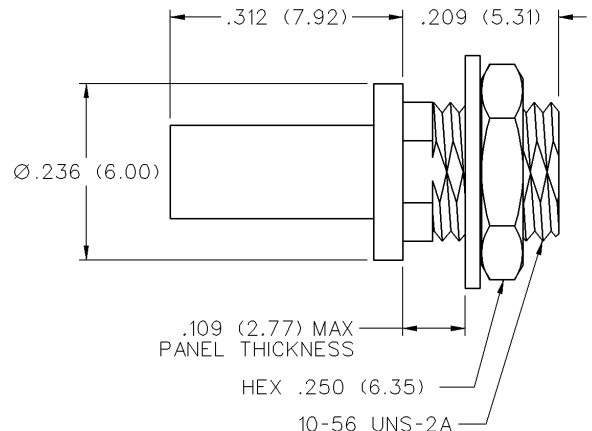

Straight Crimp Type Jack

Solder or Crimp Captivated Contact

CABLE TYPE	PART NUMBER	"A"	"D"	TERMINATION
.047" Diameter Flexible Huber K01152-07 Axon P512479A Astrolab 32018 DS	135-3336-001	.462 (11.73)	.137 (3.48)	Crimp Insert
RG 178/U, 196	135-3302-001	.462 (11.73)	.137 (3.48)	Crimp Insert
RG 316/U, 188, 161, 174	135-3303-001	.545 (13.84)	.173 (4.39)	Crimp Sleeve
RG 316 DS, 188 DS, 187 DS	135-3304-001	.545 (13.84)	.173 (4.39)	Crimp Sleeve
RG 179/U, 187	135-3333-001	.545 (13.84)	.173 (4.39)	Crimp Sleeve

Straight Crimp Type Bulkhead Jack

Solder or Crimp Captivated Contact

CABLE TYPE	PART NUMBER	TERMINATION
.047" Diameter Flexible Huber K01152-07 Axon P512479A Astrolab 32018 DS	135-3336-401	Crimp Insert
RG 178/U, 196	135-3302-401	Crimp Insert