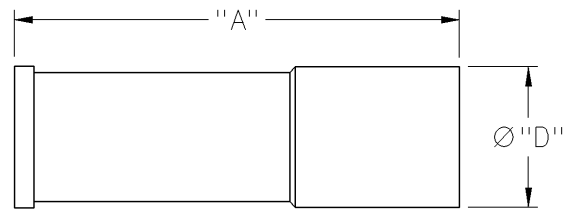

MMCX - 50 Ohm Connectors

For Flexible Cable

INCHES (MILLIMETERS)
CUSTOMER DRAWINGS AVAILABLE UPON REQUEST

Straight Crimp Type Plug

Solder or Crimp Captivated Contact

CABLE TYPE	PART NUMBER	"A"	"D"	TERMINATION
.047" Diameter Flexible Huber K01152-07 Axon P512479A Astrolab 32018 DS	135-3436-001	.462 (11.73)	.137 (3.48)	Crimp Insert
RG 178/U, 196	135-3402-001	.462 (11.73)	.137 (3.48)	Crimp Insert
RG 316/U, 188, 161, 174	135-3403-001	.509 (12.93)	.173 (4.39)	Crimp Sleeve
RG 316 DS, 188 DS, 187 DS	135-3404-001	.509 (12.93)	.173 (4.39)	Crimp Sleeve
RG 179/U, 187	135-3433-001	.509 (12.93)	.173 (4.39)	Crimp Sleeve

Straight Crimp Type Jack

Solder or Crimp Captivated Contact

CABLE TYPE	PART NUMBER	"A"	"D"	TERMINATION
.047" Diameter Flexible Huber K01152-07 Axon P512479A Astrolab 32018 DS	135-3336-001	.462 (11.73)	.137 (3.48)	Crimp Insert
RG 178/U, 196	135-3302-001	.462 (11.73)	.137 (3.48)	Crimp Insert
RG 316/U, 188, 161, 174	135-3303-001	.545 (13.84)	.173 (4.39)	Crimp Sleeve
RG 316 DS, 188 DS, 187 DS	135-3304-001	.545 (13.84)	.173 (4.39)	Crimp Sleeve
RG 179/U, 187	135-3333-001	.545 (13.84)	.173 (4.39)	Crimp Sleeve

Straight Crimp Type Bulkhead Jack

Solder or Crimp Captivated Contact

CABLE TYPE	PART NUMBER	TERMINATION
.047" Diameter Flexible Huber K01152-07 Axon P512479A Astrolab 32018 DS	135-3336-401	Crimp Insert
RG 178/U, 196	135-3302-401	Crimp Insert