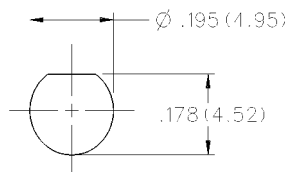

Straight Crimp Type Jack

Solder or Crimp Captivated Contact

CABLE TYPE	PART NUMBER	"A"	"D"	TERMINATION
.047" Diameter Flexible Huber K01152-07 Axon P512479A Astrolab 32018 DS	135-3336-001	.462 (11.73)	.137 (3.48)	Crimp Insert
RG 178/U, 196	135-3302-001	.462 (11.73)	.137 (3.48)	Crimp Insert
RG 316/U, 188, 161, 174	135-3303-001	.545 (13.84)	.173 (4.39)	Crimp Sleeve
RG 316 DS, 188 DS, 187 DS	135-3304-001	.545 (13.84)	.173 (4.39)	Crimp Sleeve
RG 179/U, 187	135-3333-001	.545 (13.84)	.173 (4.39)	Crimp Sleeve

Straight Crimp Type Bulkhead Jack

Solder or Crimp Captivated Contact

CABLE TYPE	PART NUMBER	TERMINATION
.047" Diameter Flexible Huber K01152-07 Axon P512479A Astrolab 32018 DS	135-3336-401	Crimp Insert
RG 178/U, 196	135-3302-401	Crimp Insert