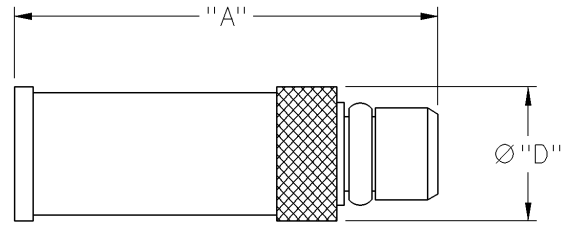

MMCX - 50 Ohm Connectors

For Flexible Cable

INCHES (MILLIMETERS)
CUSTOMER DRAWINGS AVAILABLE UPON REQUEST

Straight Crimp Type Plug

Solder or Crimp Captivated Contact

CABLE TYPE	PART NUMBER	"A"	"D"	TERMINATION
.047" Diameter Flexible Huber K01152-07 Axon P512479A Astrolab 32018 DS	135-3436-001	.462 (11.73)	.137 (3.48)	Crimp Insert
RG 178/U, 196	135-3402-001	.462 (11.73)	.137 (3.48)	Crimp Insert
RG 316/U, 188, 161, 174	135-3403-001	.509 (12.93)	.173 (4.39)	Crimp Sleeve
RG 316 DS, 188 DS, 187 DS	135-3404-001	.509 (12.93)	.173 (4.39)	Crimp Sleeve
RG 179/U, 187	135-3433-001	.509 (12.93)	.173 (4.39)	Crimp Sleeve

Straight Crimp Type Jack

Solder or Crimp Captivated Contact

CABLE TYPE	PART NUMBER	"A"	"D"	TERMINATION
.047" Diameter Flexible Huber K01152-07 Axon P512479A Astrolab 32018 DS	135-3336-001	.462 (11.73)	.137 (3.48)	Crimp Insert
RG 178/U, 196	135-3302-001	.462 (11.73)	.137 (3.48)	Crimp Insert
RG 316/U, 188, 161, 174	135-3303-001	.545 (13.84)	.173 (4.39)	Crimp Sleeve
RG 316 DS, 188 DS, 187 DS	135-3304-001	.545 (13.84)	.173 (4.39)	Crimp Sleeve
RG 179/U, 187	135-3333-001	.545 (13.84)	.173 (4.39)	Crimp Sleeve

Straight Crimp Type Bulkhead Jack

Solder or Crimp Captivated Contact

CABLE TYPE	PART NUMBER	TERMINATION
.047" Diameter Flexible Huber K01152-07 Axon P512479A Astrolab 32018 DS	135-3336-401	Crimp Insert
RG 178/U, 196	135-3302-401	Crimp Insert