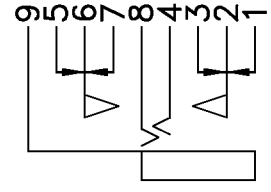

SPECIFICATIONS:

RATING: 12V DC @ 1A

WITHSTAND VOLTAGE:

500V AC FOR 1 MINUTE

INSERTION FORCE:

BEFORE TEST OR INITIAL: 0.5KG TO 3KG

AFTER LIFE TEST: 0.3KG TO 3KG

EXTRACTION FORCE:

BEFORE TEST OR INITIAL: 0.5KG TO 3KG

AFTER LIFE TEST: 0.3KG TO 3KG

INSULATION RESISTANCE:

100 MEGA-OHMS MIN. @ 500V DC

CONTACT RESISTANCE: 100mA AND @ FREQ. OF 1KHZ

BEFORE TEST OR INITIAL: 30 MILLI-OHMS MAX

AFTER LIFE TEST: 60 MILLI-OHMS MAX AT BELOW

100mA AND @ FREQ. OF 1KHZ

LIFE TEST:

5,000 CYCLES OF INSERTION AND EXTRACTION

@ 20 TO 30 CYCLES PER MINUTE UNDER NO LOAD