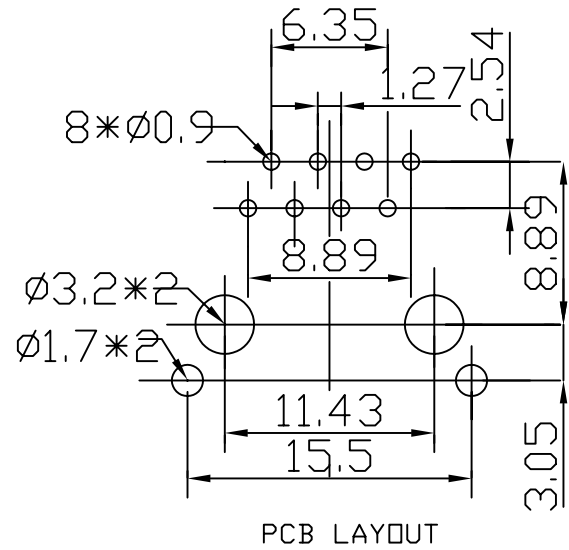

MATERIALS

HOUSING:STANDARD MATERIAL GLASS FILLED POLYESTER UL (94V-0).

COLOUR:BLACK.

CONTACT:0.45mm DIA PHOSPHOR BRONZE. GOLD PLANTING OVER NICKEL.

MORETHANALL
CONNECTORS
ASSEMBLIES

PART NO. MJ13F-KX06-0808

DWG NO. MJ13F-KX06-0808

CHECKED BY CY

TOLERANCES ARE

DESCRIPTION:

FILE NO. K5621S-D 10P8C

DRAWING BY

.X
.XX
.XXX
AWG

煜倫有限公司

UNIT / mm

SCALE 1:1

PROJECTION

AREA

REVISIONS

HK

DATE