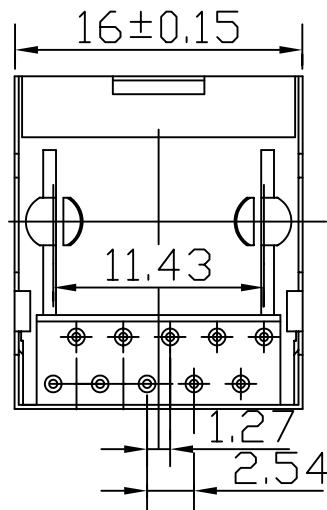

MATERIALS

HOUSING:STANDARD MATERIAL GLASS FILLED POLYESTER UL (94V-0).

COLOUR:BLACK.

CONTACT:0.45mm DIA PHOSPHOR BRONZE. GOLD PLANTING OVER NICKEL.

MORETHANALL
CONNECTORS
ASSEMBLIES

PART NO. MJ13F-KX06-0808

DWG NO. MJ13F-KX06-0808

CHECKED BY CY

TOLERANCES ARE

DESCRIPTION:

FILE NO. K5621S-D 10P8C

DRAWING BY

.X
.XX
.XXX
AWG

煜倫有限公司

UNIT / mm

SCALE 1:1

PROJECTION

AREA

REVISIONS

HK

DATE