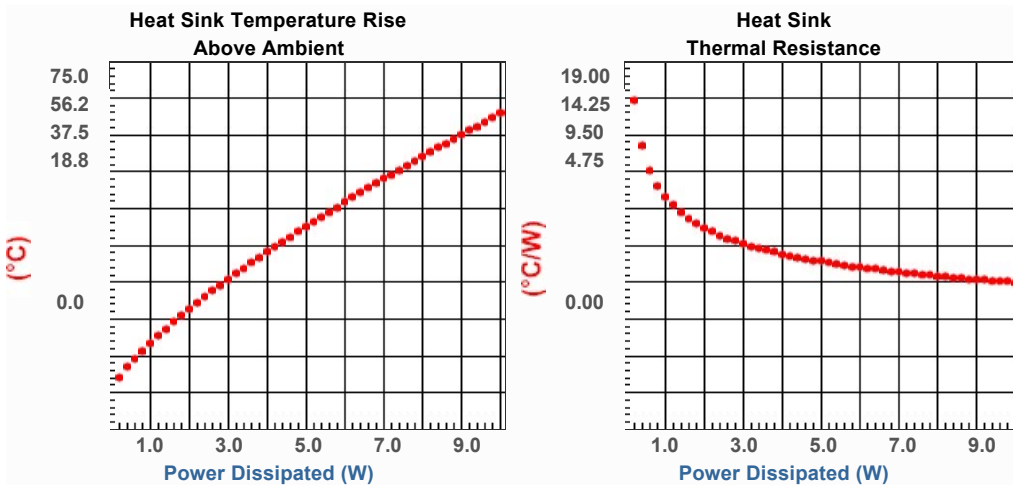

Natural Convection