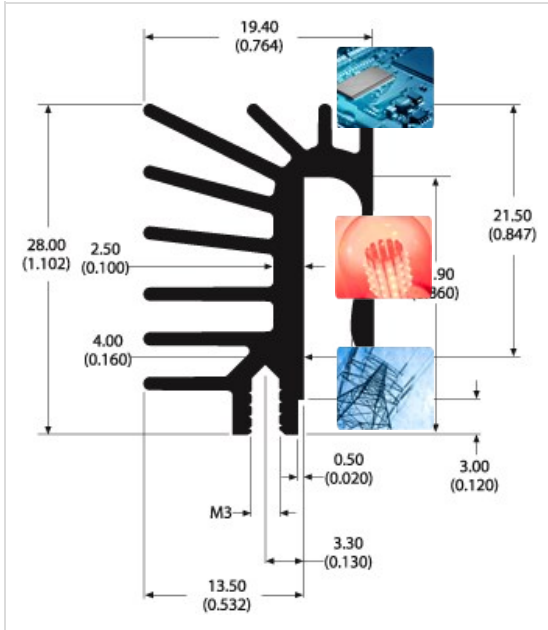

78065

[Back to search results](#)

Weight: 0.327 lb per foot (0.49 kg per meter)
Height: 1.10 in (27.94 mm)
Width: 0.76 in (19.3 mm)
Surface Area: 10.10
Material: 6063-T5 Aluminum Extrusion Alloy
RoHS: Compliant. Cut extrusion parts with a G in the part number are compliant.

Thermal Data based on 3 in. length inches in mm

Natural Convection: 6.93 based on 70 C temp rise above ambient

Thermal resistance is calculated based on a single 1" (25.4mm) square heat source centered on the heat sink. If you have distributed loads, then you can expect 10% better performance in natural convection and 20% better performance in forced convection.

Natural Convection

Forced Convection

Lead Time (for in stock inventory)

Raw material: **3-5 business days**
 Cut to length: **2-3 weeks**

CUSTOM CUT EXTRUSION

SELECT CUT
 LENGTH IN MM
 FINISH

SELECT QUANTITY PIECES
 PART NUMBER: 78065
 PRICE PER FOOT:

RAW BAR EXTRUSION

FULL BAR LENGTH **8.20FT (2.5M)**
 UNFINISHED
 SELECT QUANTITY FEET
 PART NUMBER: 780651F00000

PRICE PER FOOT:

HALF BAR LENGTH **4.1FT (1.25M)**
 UNFINISHED
 SELECT QUANTITY FEET
 PART NUMBER: 780652F00000