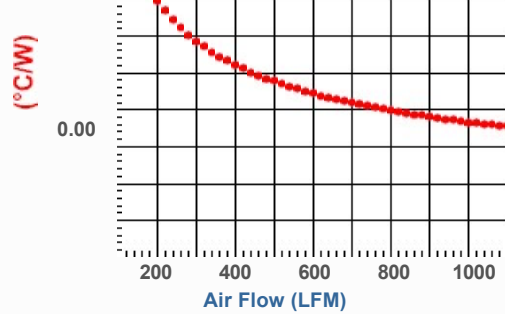

Customer Assistance

- Contact Us
- Get Design Assistance
- Find a Distributor
- Find a Sales Rep
- Request a Quote
- Placing an Order
- Terms and Conditions
- Returns

Popular Products

- Fans
- Extrusions
- Board Level
- Liquid Cooling
- Heat Pipe Technology
- Heat Sink Accessories
- Interface Materials

Our Company

- News and Events
- Management Team
- Worldwide Locations
- Disclaimer
- Customer Survey
- Privacy Policy
- Careers

Connect with Aavid

Like / Follow / Connect

© Copyright 2016 Aavid Thermalloy, LLC.

USA: 1.855.32.AAVID Europe: 39.051.764002 Asia: 86.21.6115.2000 x 8122