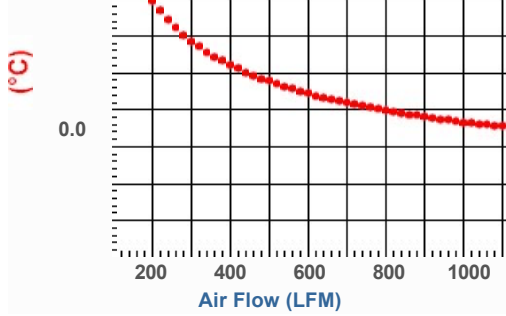

Customer Assistance

- Contact Us
- Get Design Assistance
- Find a Distributor
- Find a Sales Rep
- Request a Quote
- Placing an Order
- Terms and Conditions
- Returns

Popular Products

- Fans
- Extrusions
- Board Level
- Liquid Cooling
- Heat Pipe Technology
- Heat Sink Accessories
- Interface Materials

Our Company

- News and Events
- Management Team
- Worldwide Locations
- Disclaimer
- Customer Survey
- Privacy Policy
- Careers

Connect with Aavid

Like / Follow / Connect

© Copyright 2016 Aavid Thermalloy, LLC.

USA: 1.855.32.AAVID Europe: 39.051.764002 Asia: 86.21.6115.2000 x 8122