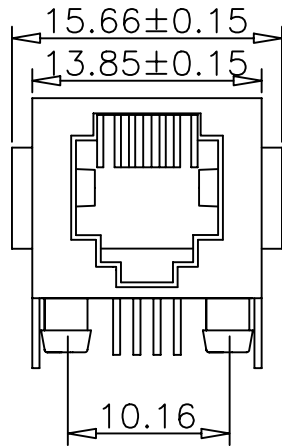

1 2 3 4 5 6 7 8 9 0

J

I

H

G

F

E

D

C

B

A

MATERIALS

HOUSING:STANDARD MATERIAL GLASS FILLED POLYESTER UL (94V-0).
COLOUR:BLACK.
CONTACT:0.45mm DIA PHOSPHOR BRONZE. GOLD PLANTING OVER NICKEL.

MORETHANALL
CONNECTORS
ASSEMBLIES

焯倫有限公司

PART NO. MJM13J-KE06A3-0604

DWG NO. MJM13J-KE06A3-0604

FILE NO.

UNIT / mm

SCALE 1:1

APPROVED BY CY

DRAWING BY

PROJECTION

TOLERANCES ARE

.X
.XX
.XXX
AWG

DESCRIPTION:

AREA

REVISIONS

HK

DATE