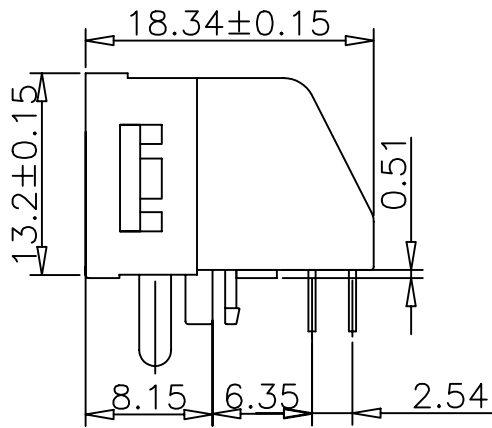

1 2 3 4 5 6 7 8 9 0

J

I

H

G

F

E

D

C

B

A

MATERIALS

HOUSING:STANDARD MATERIAL GLASS FILLED POLYESTER UL (94V-0).
COLOUR:BLACK.
CONTACT:0.45mm DIA PHOSPHOR BRONZE. GOLD PLANTING OVER NICKEL.

MORETHANALL
CONNECTORS
ASSEMBLIES

焯倫有限公司

PART NO. MJM13J-KE06A3-0604

DWG NO. MJM13J-KE06A3-0604

FILE NO.

UNIT / mm

SCALE 1:1

APPROVED BY CY

DRAWING BY

PROJECTION

TOLERANCES ARE

.X
.XX
.XXX
AWG

DESCRIPTION:

AREA

REVISIONS

HK

DATE