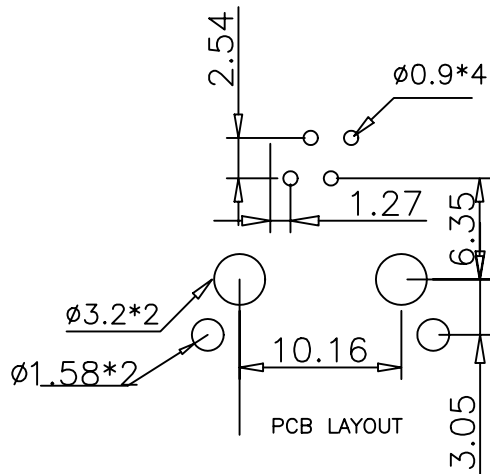

1 2 3 4 5 6 7 8 9 0

J

I

H

G

F

E

D

C

B

A

MATERIALS

HOUSING:STANDARD MATERIAL GLASS FILLED POLYESTER UL (94V-0).
COLOUR:BLACK.
CONTACT:0.45mm DIA PHOSPHOR BRONZE. GOLD PLANTING OVER NICKEL.

MORETHANALL
CONNECTORS
ASSEMBLIES

焯倫有限公司

PART NO. MJM13J-KE06A3-0604

DWG NO. MJM13J-KE06A3-0604

FILE NO.

UNIT / mm

SCALE 1:1

APPROVED BY CY

DRAWING BY

PROJECTION

TOLERANCES ARE

.X
.XX
.XXX
AWG

DESCRIPTION:

AREA

REVISIONS

HK

DATE