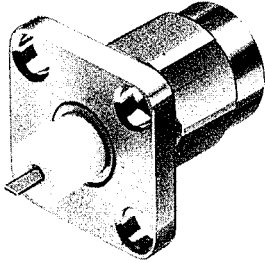

HRM SERIES RF CO-AXIAL CONNECTORS

HRS No.	Part No.
CL323-0245-6	HRM-400-41S

Fastened with machine screws at four places
 Tab terminals
 Straight plug receptacles

HRS No.	Part No.
CL323-0246-9	HRM-400-12S

Fastened with machine screws at two places
 Tab terminals
 Straight plug receptacles

HRS No.	Part No.
CL323-0230-9	HRM-400-42S

Fastened with machine screws at four places
 Round-bar terminals
 Straight plug receptacles