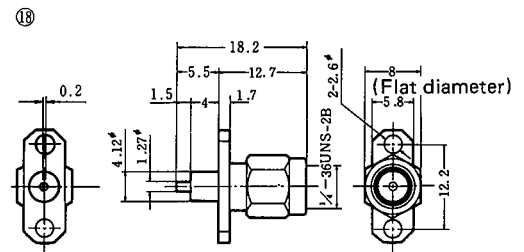

HRM SERIES RF CO-AXIAL CONNECTORS

HRS No.	Part No.
CL323-0245-6	HRM-400-41S

Fastened with machine screws at four places
 Tab terminals
 Straight plug receptacles

HRS No.	Part No.
CL323-0246-9	HRM-400-12S

Fastened with machine screws at two places
 Tab terminals
 Straight plug receptacles

HRS No.	Part No.
CL323-0230-9	HRM-400-42S

Fastened with machine screws at four places
 Round-bar terminals
 Straight plug receptacles