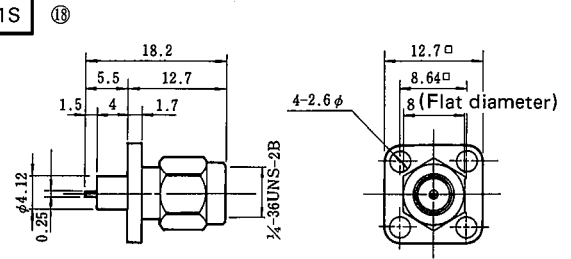

HRM SERIES RF CO-AXIAL CONNECTORS

HRS No.	Part No.
CL323-0245-6	HRM-400-41S

Fastened with machine screws at four places
 Tab terminals
 Straight plug receptacles

HRS No.	Part No.
CL323-0246-9	HRM-400-12S

Fastened with machine screws at two places
 Tab terminals
 Straight plug receptacles

HRS No.	Part No.
CL323-0230-9	HRM-400-42S

Fastened with machine screws at four places
 Round-bar terminals
 Straight plug receptacles