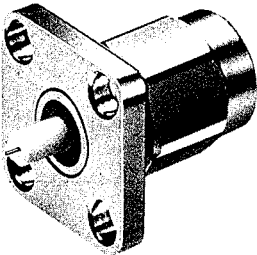

HRM SERIES RF CO-AXIAL CONNECTORS

HRS No.	Part No.
CL323-0245-6	HRM-400-41S

Fastened with machine screws at four places
 Tab terminals
 Straight plug receptacles

HRS No.	Part No.
CL323-0246-9	HRM-400-12S

Fastened with machine screws at two places
 Tab terminals
 Straight plug receptacles

HRS No.	Part No.
CL323-0230-9	HRM-400-42S

Fastened with machine screws at four places
 Round-bar terminals
 Straight plug receptacles