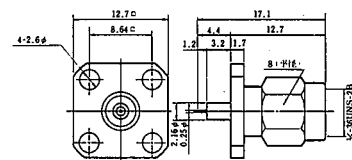

HRM SERIES RF CO-AXIAL CONNECTORS

HRS No.	Part No.
CL323-0245-6	HRM-400-41S

Fastened with machine screws at four places
 Tab terminals
 Straight plug receptacles

HRS No.	Part No.
CL323-0246-9	HRM-400-12S

Fastened with machine screws at two places
 Tab terminals
 Straight plug receptacles

HRS No.	Part No.
CL323-0230-9	HRM-400-42S

Fastened with machine screws at four places
 Round-bar terminals
 Straight plug receptacles