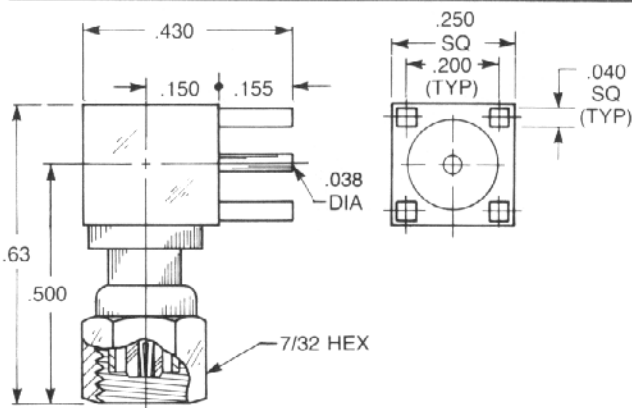

Straight Male Jack Receptacle

- 1009-1511-000 (Gold plated)
- 1009-7511-000 (Nickel plated)

Right Angle Male Jack Receptacle

A	B	C	D
.43	.15	.55	.42
1010-1511-000 (Gold plated)			
1010-7511-000 (Nickel plated)			
A	B	C	D
.50	.215	.55	.42
1010-1511-001 (Gold plated)			
1010-7511-001 (Nickel plated)			

Straight Female Plug Receptacle

- 1025-1511-000 (Gold plated)
- 1025-7511-000 (Nickel plated)

Right Angle Female Plug Receptacle

- 1042-1511-000 (Gold plated)
- 1042-7511-000 (Nickel plated)