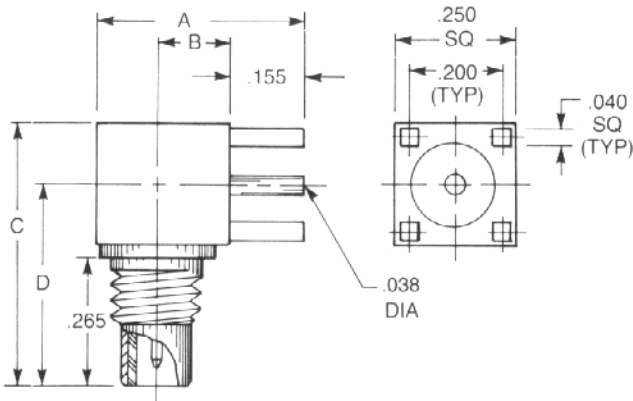

Straight Male Jack Receptacle

- 1009-1511-000 (Gold plated)
- 1009-7511-000 (Nickel plated)

Right Angle Male Jack Receptacle

A	B	C	D
.43	.15	.55	.42
1010-1511-000 (Gold plated)			
1010-7511-000 (Nickel plated)			
A	B	C	D
.50	.215	.55	.42
1010-1511-001 (Gold plated)			
1010-7511-001 (Nickel plated)			

Straight Female Plug Receptacle

- 1025-1511-000 (Gold plated)
- 1025-7511-000 (Nickel plated)

Right Angle Female Plug Receptacle

- 1042-1511-000 (Gold plated)
- 1042-7511-000 (Nickel plated)