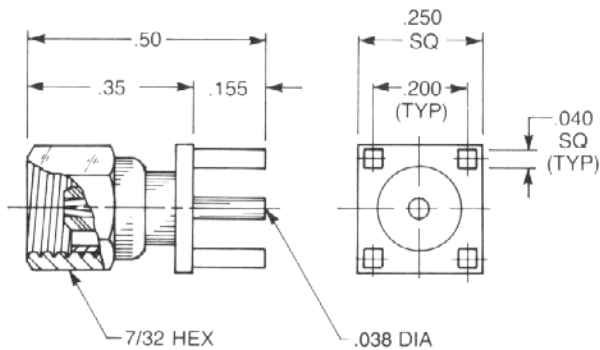

Straight Male Jack Receptacle

- 1009-1511-000 (Gold plated)
- 1009-7511-000 (Nickel plated)

Right Angle Male Jack Receptacle

A	B	C	D
.43	.15	.55	.42
1010-1511-000 (Gold plated)			
1010-7511-000 (Nickel plated)			
A	B	C	D
.50	.215	.55	.42
1010-1511-001 (Gold plated)			
1010-7511-001 (Nickel plated)			

Straight Female Plug Receptacle

- 1025-1511-000 (Gold plated)
- 1025-7511-000 (Nickel plated)

Right Angle Female Plug Receptacle

- 1042-1511-000 (Gold plated)
- 1042-7511-000 (Nickel plated)