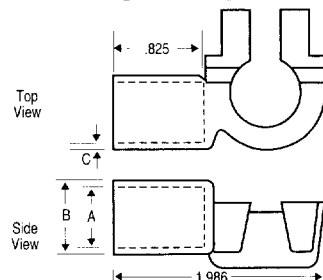

Post Top/Straight (SBT)

Part Number	Cable Size	Polarity	Color Die Code	Letter Die Code	A	B	C
SBT4U	4 Ga	Univ.	Green	J-H	.295	.450	.0775
SBT4N	4 Ga	Neg.	Green	J-H	.295	.450	.0775
SBT4P	4 Ga	Pos.	Green	J-H	.295	.450	.0775
SBT1N	1+2 Ga	Neg.	Pink	H-H	.375	.535	.0800
SBT1P	1+2 Ga	Pos.	Pink	H-H	.375	.535	.0800
SBT10N	1/0	Neg.	Black	E-A	.453	.620	.0835
SBT10P	1/0	Pos.	Black	E-A	.453	.620	.0835
SBT20N	2/0	Neg.	Orange	A-C	.485	.680	.0975
SBT20P	2/0	Pos.	Orange	A-C	.485	.680	.0975
SBT30N	3/0	Neg.	Purple	A-B	.546	.730	.0920
SBT30P	3/0	Pos.	Purple	A-B	.546	.730	.0920
SBT40N	4/0	Neg.	Yellow	A-A	.656	.844	.0940
SBT40P	4/0	Pos.	Yellow	A-A	.656	.844	.0940

Post Top/Right Angle (Flag) (SBTF)

Part Number	Cable Size	Polarity	Color Die Code	Letter Die Code	A	B	C
SBTF10N	1/0	Neg.	Black	E-A	.453	.620	.0835
SBTF10P	1/0	Pos.	Black	E-A	.453	.620	.0835
SBTF20N	2/0	Neg.	Orange	A-C	.485	.680	.0975
SBTF20P	2/0	Pos.	Orange	A-C	.485	.680	.0975
SBTF30N	3/0	Neg.	Purple	A-B	.546	.730	.0920
SBTF30P	3/0	Pos.	Purple	A-B	.546	.730	.0920
SBTF40N	4/0	Neg.	Yellow	A-A	.656	.844	.0940
SBTF40P	4/0	Pos.	Yellow	A-A	.656	.844	.0940

Right Elbow (SBTR)

Part Number	Cable Size	Polarity	Color Die Code	Letter Die Code	A	B	C
SBTR10N	1/0	Neg.	Black	E-A	.453	.620	.0835
SBTR10P	1/0	Pos.	Black	E-A	.453	.620	.0835
SBTR20N	2/0	Neg.	Orange	A-C	.485	.680	.0975
SBTR20P	2/0	Pos.	Orange	A-C	.485	.680	.0975
SBTR30N	3/0	Neg.	Purple	A-B	.546	.730	.0920
SBTR30P	3/0	Pos.	Purple	A-B	.546	.730	.0920
SBTR40N	4/0	Neg.	Yellow	A-A	.656	.844	.0940
SBTR40P	4/0	Pos.	Yellow	A-A	.656	.844	.0940

Left Elbow (SBTL)

Part Number	Cable Size	Polarity	Color Die Code	Letter Die Code	A	B	C
SBTL10N	1/0	Neg.	Black	E-A	.453	.620	.0835
SBTL10P	1/0	Pos.	Black	E-A	.453	.620	.0835
SBTL20N	2/0	Neg.	Orange	A-C	.485	.680	.0975
SBTL20P	2/0	Pos.	Orange	A-C	.485	.680	.0975
SBTL30N	3/0	Neg.	Purple	A-B	.546	.730	.0920
SBTL30P	3/0	Pos.	Purple	A-B	.546	.730	.0920
SBTL40N	4/0	Neg.	Yellow	A-A	.656	.844	.0940
SBTL40P	4/0	Pos.	Yellow	A-A	.656	.844	.0940