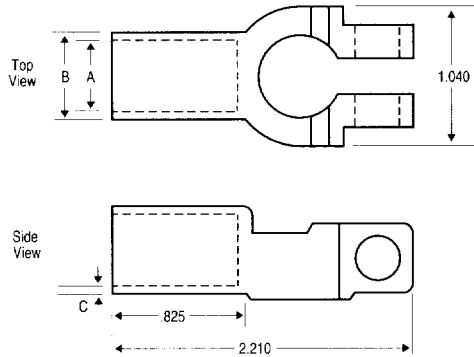

Post Top/Straight (SBT)

Part Number	Cable Size	Polarity	Color Die Code	Letter Die Code	A	B	C
SBT4U	4 Ga	Univ.	Green	J-H	.295	.450	.0775
SBT4N	4 Ga	Neg.	Green	J-H	.295	.450	.0775
SBT4P	4 Ga	Pos.	Green	J-H	.295	.450	.0775
SBT1N	1+2 Ga	Neg.	Pink	H-H	.375	.535	.0800
SBT1P	1+2 Ga	Pos.	Pink	H-H	.375	.535	.0800
SBT10N	1/0	Neg.	Black	E-A	.453	.620	.0835
SBT10P	1/0	Pos.	Black	E-A	.453	.620	.0835
SBT20N	2/0	Neg.	Orange	A-C	.485	.680	.0975
SBT20P	2/0	Pos.	Orange	A-C	.485	.680	.0975
SBT30N	3/0	Neg.	Purple	A-B	.546	.730	.0920
SBT30P	3/0	Pos.	Purple	A-B	.546	.730	.0920
SBT40N	4/0	Neg.	Yellow	A-A	.656	.844	.0940
SBT40P	4/0	Pos.	Yellow	A-A	.656	.844	.0940

Post Top/Right Angle (Flag) (SBTF)

Part Number	Cable Size	Polarity	Color Die Code	Letter Die Code	A	B	C
SBTF10N	1/0	Neg.	Black	E-A	.453	.620	.0835
SBTF10P	1/0	Pos.	Black	E-A	.453	.620	.0835
SBTF20N	2/0	Neg.	Orange	A-C	.485	.680	.0975
SBTF20P	2/0	Pos.	Orange	A-C	.485	.680	.0975
SBTF30N	3/0	Neg.	Purple	A-B	.546	.730	.0920
SBTF30P	3/0	Pos.	Purple	A-B	.546	.730	.0920
SBTF40N	4/0	Neg.	Yellow	A-A	.656	.844	.0940
SBTF40P	4/0	Pos.	Yellow	A-A	.656	.844	.0940

Right Elbow (SBTR)

Part Number	Cable Size	Polarity	Color Die Code	Letter Die Code	A	B	C
SBTR10N	1/0	Neg.	Black	E-A	.453	.620	.0835
SBTR10P	1/0	Pos.	Black	E-A	.453	.620	.0835
SBTR20N	2/0	Neg.	Orange	A-C	.485	.680	.0975
SBTR20P	2/0	Pos.	Orange	A-C	.485	.680	.0975
SBTR30N	3/0	Neg.	Purple	A-B	.546	.730	.0920
SBTR30P	3/0	Pos.	Purple	A-B	.546	.730	.0920
SBTR40N	4/0	Neg.	Yellow	A-A	.656	.844	.0940
SBTR40P	4/0	Pos.	Yellow	A-A	.656	.844	.0940

Left Elbow (SBTL)

Part Number	Cable Size	Polarity	Color Die Code	Letter Die Code	A	B	C
SBTL10N	1/0	Neg.	Black	E-A	.453	.620	.0835
SBTL10P	1/0	Pos.	Black	E-A	.453	.620	.0835
SBTL20N	2/0	Neg.	Orange	A-C	.485	.680	.0975
SBTL20P	2/0	Pos.	Orange	A-C	.485	.680	.0975
SBTL30N	3/0	Neg.	Purple	A-B	.546	.730	.0920
SBTL30P	3/0	Pos.	Purple	A-B	.546	.730	.0920
SBTL40N	4/0	Neg.	Yellow	A-A	.656	.844	.0940
SBTL40P	4/0	Pos.	Yellow	A-A	.656	.844	.0940