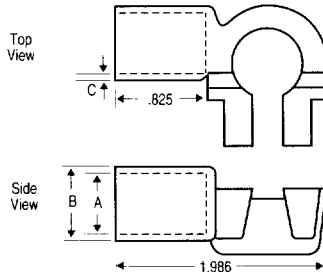

Post Top/Straight (SBT)

Part Number	Cable Size	Polarity	Color Die Code	Letter Die Code	A	B	C
SBT4U	4 Ga	Univ.	Green	J-H	.295	.450	.0775
SBT4N	4 Ga	Neg.	Green	J-H	.295	.450	.0775
SBT4P	4 Ga	Pos.	Green	J-H	.295	.450	.0775
SBT1N	1+2 Ga	Neg.	Pink	H-H	.375	.535	.0800
SBT1P	1+2 Ga	Pos.	Pink	H-H	.375	.535	.0800
SBT10N	1/0	Neg.	Black	E-A	.453	.620	.0835
SBT10P	1/0	Pos.	Black	E-A	.453	.620	.0835
SBT20N	2/0	Neg.	Orange	A-C	.485	.680	.0975
SBT20P	2/0	Pos.	Orange	A-C	.485	.680	.0975
SBT30N	3/0	Neg.	Purple	A-B	.546	.730	.0920
SBT30P	3/0	Pos.	Purple	A-B	.546	.730	.0920
SBT40N	4/0	Neg.	Yellow	A-A	.656	.844	.0940
SBT40P	4/0	Pos.	Yellow	A-A	.656	.844	.0940

Post Top/Right Angle (Flag) (SBTF)

Part Number	Cable Size	Polarity	Color Die Code	Letter Die Code	A	B	C
SBTF10N	1/0	Neg.	Black	E-A	.453	.620	.0835
SBTF10P	1/0	Pos.	Black	E-A	.453	.620	.0835
SBTF20N	2/0	Neg.	Orange	A-C	.485	.680	.0975
SBTF20P	2/0	Pos.	Orange	A-C	.485	.680	.0975
SBTF30N	3/0	Neg.	Purple	A-B	.546	.730	.0920
SBTF30P	3/0	Pos.	Purple	A-B	.546	.730	.0920
SBTF40N	4/0	Neg.	Yellow	A-A	.656	.844	.0940
SBTF40P	4/0	Pos.	Yellow	A-A	.656	.844	.0940

Right Elbow (SBTR)

Part Number	Cable Size	Polarity	Color Die Code	Letter Die Code	A	B	C
SBTR10N	1/0	Neg.	Black	E-A	.453	.620	.0835
SBTR10P	1/0	Pos.	Black	E-A	.453	.620	.0835
SBTR20N	2/0	Neg.	Orange	A-C	.485	.680	.0975
SBTR20P	2/0	Pos.	Orange	A-C	.485	.680	.0975
SBTR30N	3/0	Neg.	Purple	A-B	.546	.730	.0920
SBTR30P	3/0	Pos.	Purple	A-B	.546	.730	.0920
SBTR40N	4/0	Neg.	Yellow	A-A	.656	.844	.0940
SBTR40P	4/0	Pos.	Yellow	A-A	.656	.844	.0940

Left Elbow (SBTL)

Part Number	Cable Size	Polarity	Color Die Code	Letter Die Code	A	B	C
SBTL10N	1/0	Neg.	Black	E-A	.453	.620	.0835
SBTL10P	1/0	Pos.	Black	E-A	.453	.620	.0835
SBTL20N	2/0	Neg.	Orange	A-C	.485	.680	.0975
SBTL20P	2/0	Pos.	Orange	A-C	.485	.680	.0975
SBTL30N	3/0	Neg.	Purple	A-B	.546	.730	.0920
SBTL30P	3/0	Pos.	Purple	A-B	.546	.730	.0920
SBTL40N	4/0	Neg.	Yellow	A-A	.656	.844	.0940
SBTL40P	4/0	Pos.	Yellow	A-A	.656	.844	.0940