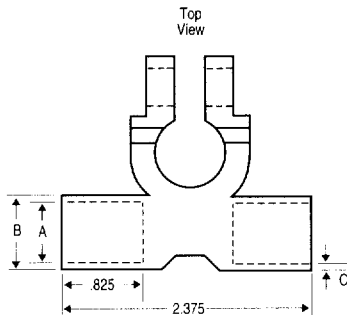

Post Top/Straight (SBT)

Part Number	Cable Size	Polarity	Color Die Code	Letter Die Code	A	B	C
SBT4U	4 Ga	Univ.	Green	J-H	.295	.450	.0775
SBT4N	4 Ga	Neg.	Green	J-H	.295	.450	.0775
SBT4P	4 Ga	Pos.	Green	J-H	.295	.450	.0775
SBT1N	1+2 Ga	Neg.	Pink	H-H	.375	.535	.0800
SBT1P	1+2 Ga	Pos.	Pink	H-H	.375	.535	.0800
SBT10N	1/0	Neg.	Black	E-A	.453	.620	.0835
SBT10P	1/0	Pos.	Black	E-A	.453	.620	.0835
SBT20N	2/0	Neg.	Orange	A-C	.485	.680	.0975
SBT20P	2/0	Pos.	Orange	A-C	.485	.680	.0975
SBT30N	3/0	Neg.	Purple	A-B	.546	.730	.0920
SBT30P	3/0	Pos.	Purple	A-B	.546	.730	.0920
SBT40N	4/0	Neg.	Yellow	A-A	.656	.844	.0940
SBT40P	4/0	Pos.	Yellow	A-A	.656	.844	.0940

Post Top/Right Angle (Flag) (SBTF)

Part Number	Cable Size	Polarity	Color Die Code	Letter Die Code	A	B	C
SBTF10N	1/0	Neg.	Black	E-A	.453	.620	.0835
SBTF10P	1/0	Pos.	Black	E-A	.453	.620	.0835
SBTF20N	2/0	Neg.	Orange	A-C	.485	.680	.0975
SBTF20P	2/0	Pos.	Orange	A-C	.485	.680	.0975
SBTF30N	3/0	Neg.	Purple	A-B	.546	.730	.0920
SBTF30P	3/0	Pos.	Purple	A-B	.546	.730	.0920
SBTF40N	4/0	Neg.	Yellow	A-A	.656	.844	.0940
SBTF40P	4/0	Pos.	Yellow	A-A	.656	.844	.0940

Right Elbow (SBTR)

Part Number	Cable Size	Polarity	Color Die Code	Letter Die Code	A	B	C
SBTR10N	1/0	Neg.	Black	E-A	.453	.620	.0835
SBTR10P	1/0	Pos.	Black	E-A	.453	.620	.0835
SBTR20N	2/0	Neg.	Orange	A-C	.485	.680	.0975
SBTR20P	2/0	Pos.	Orange	A-C	.485	.680	.0975
SBTR30N	3/0	Neg.	Purple	A-B	.546	.730	.0920
SBTR30P	3/0	Pos.	Purple	A-B	.546	.730	.0920
SBTR40N	4/0	Neg.	Yellow	A-A	.656	.844	.0940
SBTR40P	4/0	Pos.	Yellow	A-A	.656	.844	.0940

Left Elbow (SBTL)

Part Number	Cable Size	Polarity	Color Die Code	Letter Die Code	A	B	C
SBTL10N	1/0	Neg.	Black	E-A	.453	.620	.0835
SBTL10P	1/0	Pos.	Black	E-A	.453	.620	.0835
SBTL20N	2/0	Neg.	Orange	A-C	.485	.680	.0975
SBTL20P	2/0	Pos.	Orange	A-C	.485	.680	.0975
SBTL30N	3/0	Neg.	Purple	A-B	.546	.730	.0920
SBTL30P	3/0	Pos.	Purple	A-B	.546	.730	.0920
SBTL40N	4/0	Neg.	Yellow	A-A	.656	.844	.0940
SBTL40P	4/0	Pos.	Yellow	A-A	.656	.844	.0940