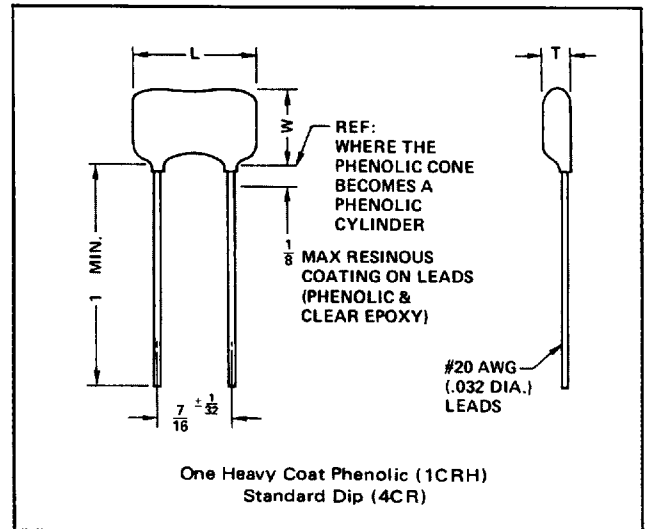

STYLE DM20

DM20

1CRH, 4CR

DIMENSIONS FOR CAPACITANCE VALUES

1CRH

CAPACITANCE VALUE IN pF	500 WV			300 WV			100 WV		
	L	W	T	L	W	T	L	W	T
	MAXIMUM			MAXIMUM			MAXIMUM		
1 - 100	.700	.450	.120	*	*	*	*	*	*
200 - 620	.700	.450	.130	*	*	*	*	*	*
750 - 1200	.700	.450	.140	*	*	*	*	*	*
1300 - 1600	.700	.460	.150	*	*	*	*	*	*
1800	.710	.460	.150	*	*	*	*	*	*
2000 - 2200	.710	.460	.160	*	*	*	*	*	*
2400 - 2700	.710	.460	.200	*	*	*	*	*	*
3000 - 3300	.720	.470	.220	*	*	*	*	*	*
3600	.720	.470	.230	*	*	*	*	*	*
3900	.720	.480	.240	*	*	*	*	*	*
4300	.720	.480	.250	.720	.470	.210	*	*	*
4700	.730	.480	.260	.720	.470	.220	*	*	*
5100	.730	.490	.270	.720	.470	.230	*	*	*
5600	.730	.490	.280	.720	.480	.240	*	*	*
6200	.740	.490	.300	.720	.480	.250	.720	.470	.220
6800	.740	.500	.320	.730	.480	.260	.720	.470	.230
7500	.750	.500	.340	.730	.490	.270	.720	.480	.240
8200	.750	.510	.360	.730	.490	.280	.720	.480	.250
9100	.760	.520	.380	.740	.490	.290	.730	.480	.260
10000	.760	.530	.400	.740	.490	.300	.730	.490	.270
11000				.740	.500	.320	.730	.490	.280
12000				.750	.500	.340	.740	.490	.290
12300				.750	.510	.360	.740	.490	.300
13000							.740	.500	.310
15000							.750	.500	.330
16000							.750	.510	.350
18000							.760	.520	.370