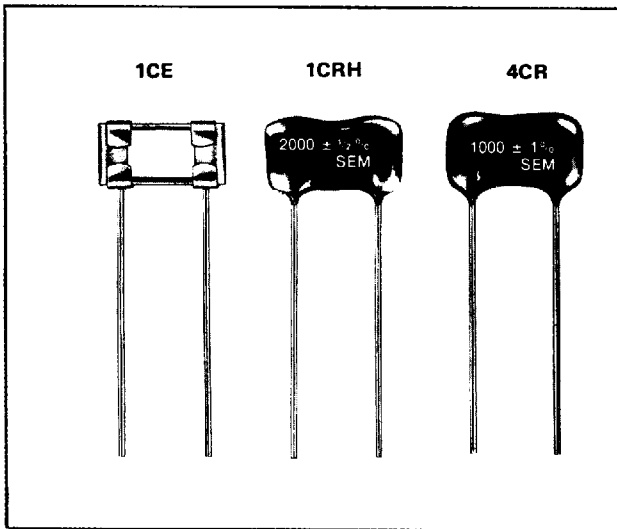

STYLE DM20

DM20

1CRH, 4CR

DIMENSIONS FOR CAPACITANCE VALUES

1CRH

CAPACITANCE VALUE IN pF	500 WV			300 WV			100 WV		
	L	W	T	L	W	T	L	W	T
	MAXIMUM			MAXIMUM			MAXIMUM		
1 - 100	.700	.450	.120	*	*	*	*	*	*
200 - 620	.700	.450	.130	*	*	*	*	*	*
750 - 1200	.700	.450	.140	*	*	*	*	*	*
1300 - 1600	.700	.460	.150	*	*	*	*	*	*
1800	.710	.460	.150	*	*	*	*	*	*
2000 - 2200	.710	.460	.160	*	*	*	*	*	*
2400 - 2700	.710	.460	.200	*	*	*	*	*	*
3000 - 3300	.720	.470	.220	*	*	*	*	*	*
3600	.720	.470	.230	*	*	*	*	*	*
3900	.720	.480	.240	*	*	*	*	*	*
4300	.720	.480	.250	.720	.470	.210	*	*	*
4700	.730	.480	.260	.720	.470	.220	*	*	*
5100	.730	.490	.270	.720	.470	.230	*	*	*
5600	.730	.490	.280	.720	.480	.240	*	*	*
6200	.740	.490	.300	.720	.480	.250	.720	.470	.220
6800	.740	.500	.320	.730	.480	.260	.720	.470	.230
7500	.750	.500	.340	.730	.490	.270	.720	.480	.240
8200	.750	.510	.360	.730	.490	.280	.720	.480	.250
9100	.760	.520	.380	.740	.490	.290	.730	.480	.260
10000	.760	.530	.400	.740	.490	.300	.730	.490	.270
11000				.740	.500	.320	.730	.490	.280
12000				.750	.500	.340	.740	.490	.290
12300				.750	.510	.360	.740	.490	.300
13000							.740	.500	.310
15000							.750	.500	.330
16000							.750	.510	.350
18000							.760	.520	.370

*NOTE: Where dimensions are not given for a particular capacitance value, use dimensions for next greater voltage rating.

STYLE DM20

VOLTAGE and CAPACITANCE RANGES

WORKING VOLTAGE	CHARACTERISTIC	CAPACITANCE RANGE
100VDC	C	1pF - 18000pF
	D,E	180pF - 18000pF
	F	430pF - 18000pF
300VDC	C	1pF - 12300pF
	D,E	180pF - 12300pF
	F	430pF - 12300pF
500VDC	C	1pF - 10000pF
	D,E	180pF - 10000pF
	F	430pF - 10000pF
1000VDC	C	1pF - 5600pF
	D,E	180pF - 5600pF
	F	430pF - 5600pF
1500VDC	C	1pF - 2900pF
	D,E	180pF - 2900pF
	F	430pF - 2900pF
2000VDC	C	1pF - 1600pF
	D,E	180pF - 1600pF
	F	430pF - 1600pF
2500VDC	C	1pF - 750pF
	D,E	180pF - 750pF
	F	430pF - 750pF