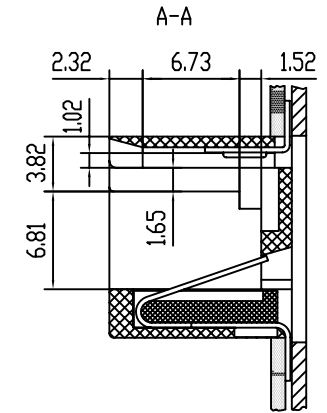

1 2 3 4 5 6 7 8 9 0

J
I
H
G
F
E
D
C
B
A

MATERIALS
 HOUSING:STANDARD MATERIAL GLASS FILLED POLYESTER UL (94V-0).
 COLOUR:BLACK.
 CONTACT:0.45mm DIA PHOSPHOR BRONZE. GOLD PLANTING OVER NICKEL.

MORETHANALL
 CONNECTORS
 ASSEMBLIES
 焯倫有限公司

PART NO. MJV12-KXxx-0604		CHECKED BY CY		TOLERANCES ARE		DESCRIP TION: JACK 6P4C 180 度 SMT 扁針	
DWG NO. MJV12-KXxx-0604		DRAWING BY		.X ± 0.25 .XX .XXX AWG		AREA	
FILE NO.		PROJECTION				REVISIONS	
UNIT / mm	SCALE 1:1					HK	DATE