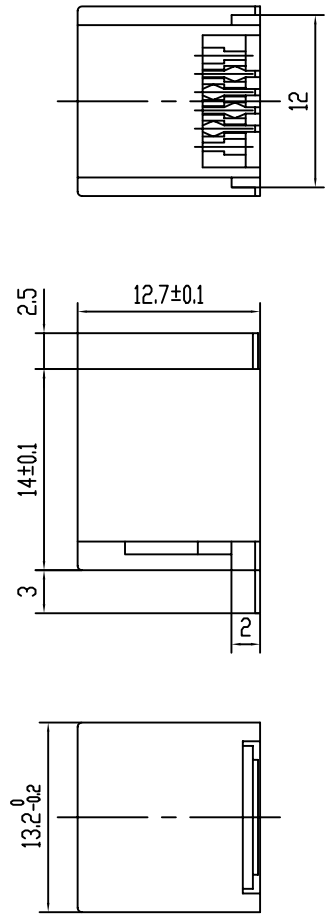

1 2 3 4 5 6 7 8 9 0

J
I
H
G
F
E
D
C
B
A

MATERIALS
 HOUSING:STANDARD MATERIAL GLASS FILLED POLYESTER UL (94V-0).
 COLOUR:BLACK.
 CONTACT:0.45mm DIA PHOSPHOR BRONZE. GOLD PLANTING OVER NICKEL.

MORETHANALL
 CONNECTORS
 ASSEMBLIES
 焯倫有限公司

PART NO. MJV12-KXxx-0604		CHECKED BY CY		TOLERANCES ARE		DESCRIP TION: JACK 6P4C 180 度 SMT 扁針	
DWG NO. MJV12-KXxx-0604		DRAWING BY		.X ± 0.25 .XX .XXX AWG		AREA	
FILE NO.		PROJECTION				REVISIONS	
UNIT / mm	SCALE 1:1					HK	DATE