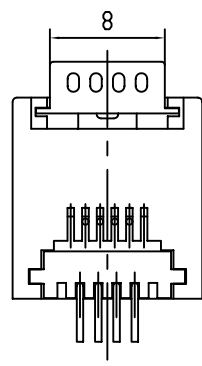

1 2 3 4 5 6 7 8 9 0

J
I
H
G
F
E
D
C
B
A

MATERIALS
 HOUSING:STANDARD MATERIAL GLASS FILLED POLYESTER UL (94V-0).
 COLOUR:BLACK.
 CONTACT:0.45mm DIA PHOSPHOR BRONZE. GOLD PLANTING OVER NICKEL.

MORETHANALL
 CONNECTORS
 ASSEMBLIES
 焯倫有限公司

PART NO. MJV12-KXxx-0604		CHECKED BY CY		TOLERANCES ARE		DESCRIP TION: JACK 6P4C 180 度 SMT 扁針	
DWG NO. MJV12-KXxx-0604		DRAWING BY		.X ± 0.25 .XX .XXX AWG		AREA	
FILE NO.		PROJECTION				REVISIONS	
UNIT / mm	SCALE 1:1					HK	DATE