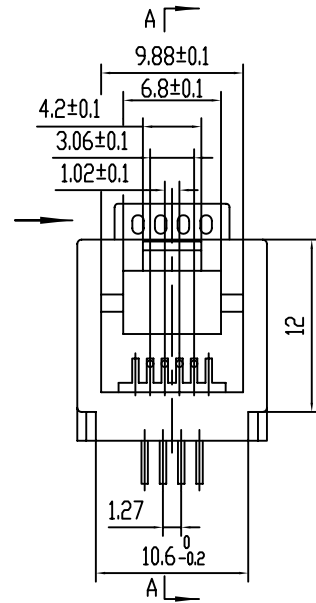

1 2 3 4 5 6 7 8 9 0

J
I
H
G
F
E
D
C
B
A

MATERIALS
 HOUSING:STANDARD MATERIAL GLASS FILLED POLYESTER UL (94V-0).
 COLOUR:BLACK.
 CONTACT:0.45mm DIA PHOSPHOR BRONZE. GOLD PLANTING OVER NICKEL.

MORETHANALL
 CONNECTORS
 ASSEMBLIES
 焯倫有限公司

PART NO. MJV12-KXxx-0604		CHECKED BY CY		TOLERANCES ARE		DESCRIP TION: JACK 6P4C 180 度 SMT 扁針	
DWG NO. MJV12-KXxx-0604		DRAWING BY		.X ± 0.25 .XX .XXX AWG		AREA	
FILE NO.		PROJECTION				REVISIONS	
UNIT / mm	SCALE 1:1					HK	DATE