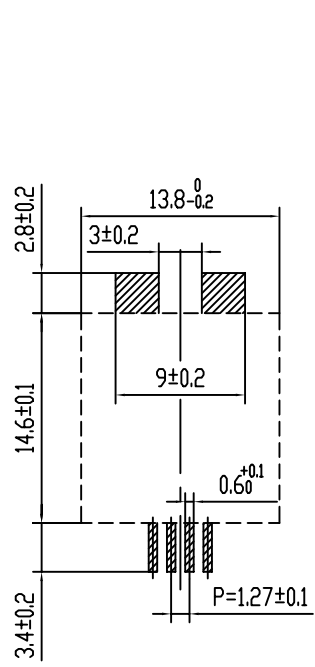

1 2 3 4 5 6 7 8 9 0

J
I
H
G
F
E
D
C
B
A

MATERIALS
 HOUSING:STANDARD MATERIAL GLASS FILLED POLYESTER UL (94V-0).
 COLOUR:BLACK.
 CONTACT:0.45mm DIA PHOSPHOR BRONZE. GOLD PLANTING OVER NICKEL.

MORETHANALL
 CONNECTORS
 ASSEMBLIES
 焯倫有限公司

PART NO. MJV12-KXxx-0604		CHECKED BY CY		TOLERANCES ARE		DESCRIP TION: JACK 6P4C 180 度 SMT 扁針	
DWG NO. MJV12-KXxx-0604		DRAWING BY		.X ± 0.25 .XX .XXX AWG		AREA	
FILE NO.		PROJECTION				REVISIONS	
UNIT / mm	SCALE 1:1					HK	DATE