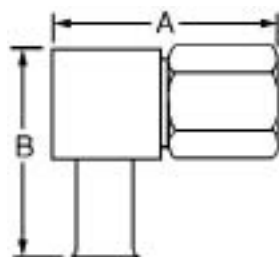

Description
SMC 50 Ohm Cable Plug - Clamp Right-Angle

Ordering Data

SMC 50 Ohm Cable Plug - Clamp Right-Angle

| Part Number | Cable RG-/U | Dimension | | | | Finish | Assembly Instructions |
|-------------|-------------|-----------|-------|-------|-------|--------|-----------------------|
| | | A | | B | | | |
| | | mm | inch | mm | inch | | |
| 37P134-2 | 174, 316 | 13.97 | 0.550 | 16.00 | 0.630 | Gold | AI-137 |
| 37P134-3 | 178, 196 | 13.97 | 0.550 | 16.00 | 0.630 | Gold | AI-137 |

Description
SMC 50 Ohm Cable Plug - Solder Straight

Ordering Data

SMC 50 Ohm Cable Plug - Solder Straight

| Part Number | Cable RG-/U | Dimension | | | | Finish | Assembly Instructions |
|-------------|-------------|-----------|-------|---------|-------|--------|-----------------------|
| | | A | | B (Hex) | | | |
| | | mm | in. | mm | in. | | |
| 37P115-1 | 0.085 S.R. | 12.70 | 0.500 | 5.84 | 0.230 | Gold | AI-199 |

Description
SMC 50 Ohm Cable Plug - Solder Right-Angle

Ordering Data

SMC 50 Ohm Cable Plug - Solder Right-Angle

| Part Number | Cable RG-/U | Dimension | | | | Finish | Assembly Instructions |
|-------------|-------------|-----------|-------|-------|-------|--------|-----------------------|
| | | A | | B | | | |
| | | mm | in. | mm | in. | | |
| 37P126-1 | 0.085 S.R. | 13.97 | 0.550 | 11.43 | 0.450 | Silver | AI-311 |