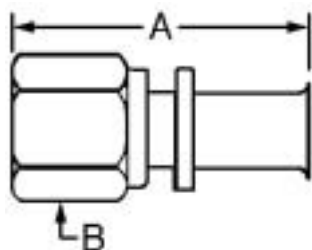

Description
SMC 50 Ohm Cable Plug - Clamp Right-Angle

Ordering Data

SMC 50 Ohm Cable Plug - Clamp Right-Angle

| Part Number | Cable RG-/U | Dimension | | | | Finish | Assembly Instructions |
|-------------|-------------|-----------|-------|-------|-------|--------|-----------------------|
| | | A | | B | | | |
| | | mm | inch | mm | inch | | |
| 37P134-2 | 174, 316 | 13.97 | 0.550 | 16.00 | 0.630 | Gold | AI-137 |
| 37P134-3 | 178, 196 | 13.97 | 0.550 | 16.00 | 0.630 | Gold | AI-137 |

Description
SMC 50 Ohm Cable Plug - Solder Straight

Ordering Data

SMC 50 Ohm Cable Plug - Solder Straight

| Part Number | Cable RG-/U | Dimension | | | | Finish | Assembly Instructions |
|-------------|-------------|-----------|-------|---------|-------|--------|-----------------------|
| | | A | | B (Hex) | | | |
| | | mm | in. | mm | in. | | |
| 37P115-1 | 0.085 S.R. | 12.70 | 0.500 | 5.84 | 0.230 | Gold | AI-199 |

Description
SMC 50 Ohm Cable Plug - Solder Right-Angle

Ordering Data

SMC 50 Ohm Cable Plug - Solder Right-Angle

| Part Number | Cable RG-/U | Dimension | | | | Finish | Assembly Instructions |
|-------------|-------------|-----------|-------|-------|-------|--------|-----------------------|
| | | A | | B | | | |
| | | mm | in. | mm | in. | | |
| 37P126-1 | 0.085 S.R. | 13.97 | 0.550 | 11.43 | 0.450 | Silver | AI-311 |