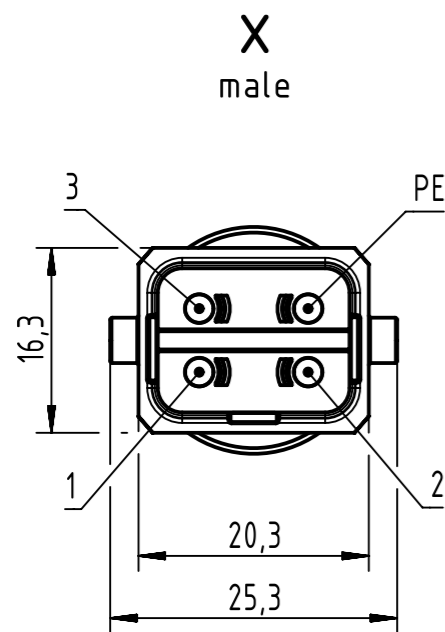

Connector Location A

Connector Location B

NOTE:
 * Silver plated contacts
 - Protection level: IP65
 - Temperature range: -30°C ... +80°C

6.0 to 100	±1%
0.6 to 5.9	+0.04
0.2 to 0.5	+0.02
a [m]	Tolerance

length in "1m" step	100	XXX=000
	99	XXX=990
	.	.
	12	XXX=120
length in "0.1m" step	11	XXX=110
	10	XXX=100
	9.9	XXX=099
	9.8	XXX=098
	.	.
	0.5	XXX=005
0.4	XXX=004	
0.3	XXX=003	
0.2	XXX=002	
Step	a [m]	XXX

JZ-500 4G2.5mm ² , PVC, grey	33500200201XXX
Type of cable	Part no.

	All rights reserved	Created by 402676	Inspected by COSTEA	Standardisation MUNTEANV	Date 2020-04-02	State Final Release	
	Department HCS - RO	Gross	Costea	Muntean			
HARTING Customised Solutions		Title Han1A CA 3+PE -lever m/- PVC				Doc-Key / ECM-Nr. 100838791/UGD/000/A 500000170249	
D-32339 Espelkamp		Type TB	Number 33500200201XXX			Rev. A	Page 1/1