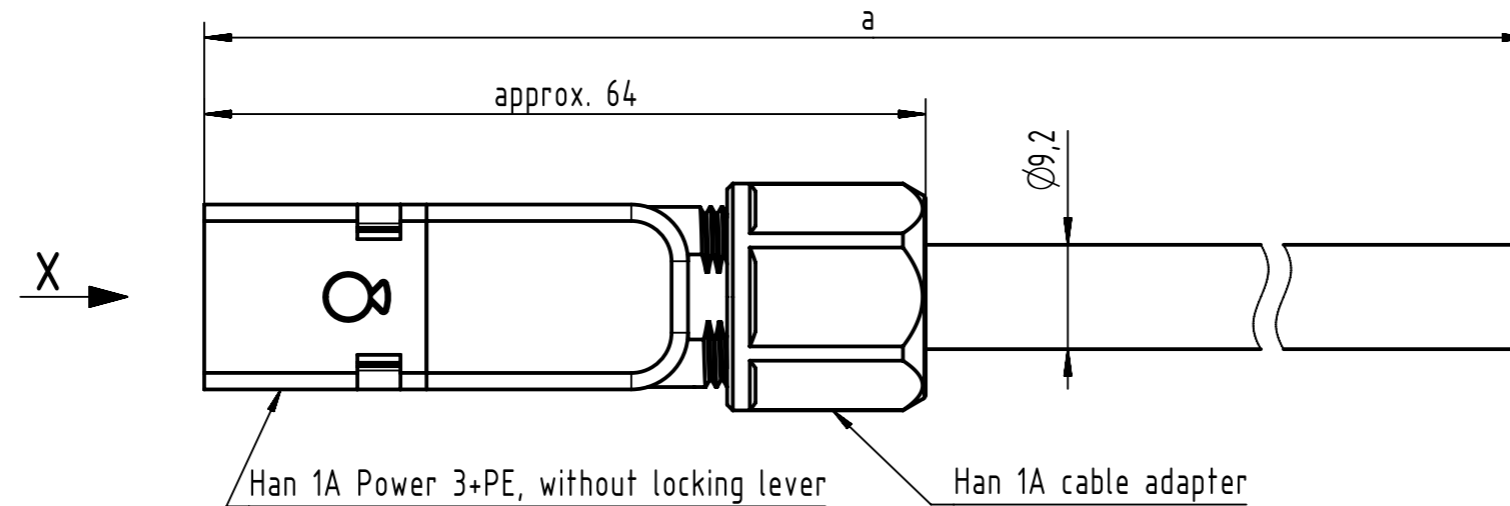

Connector Location A

Connector Location B

NOTE:
 * Silver plated contacts
 - Protection level: IP65
 - Temperature range: -30°C ... +80°C

6.0 to 100	±1%
0.6 to 5.9	+0.04
0.2 to 0.5	+0.02
a [m]	Tolerance

length in "1m" step	100	XXX=000
	99	XXX=990
	.	.
	12	XXX=120
length in "0.1m" step	11	XXX=110
	10	XXX=100
	9.9	XXX=099
	9.8	XXX=098
	.	.
	0.5	XXX=005
0.4	XXX=004	
0.3	XXX=003	
0.2	XXX=002	
Step	a [m]	XXX

JZ-500 4G2.5mm ² , PVC, grey	33500200201XXX
Type of cable	Part no.

	All rights reserved	Created by 402676	Inspected by COSTEA	Standardisation MUNTEANV	Date 2020-04-02	State Final Release	
	Department HCS - RO	Gross	Costea	Muntean			
HARTING Customised Solutions		Title Han1A CA 3+PE -lever m/- PVC				Doc-Key / ECM-Nr. 100838791/UGD/000/A 500000170249	
D-32339 Espelkamp		Type TB	Number 33500200201XXX			Rev. A	Page 1/1