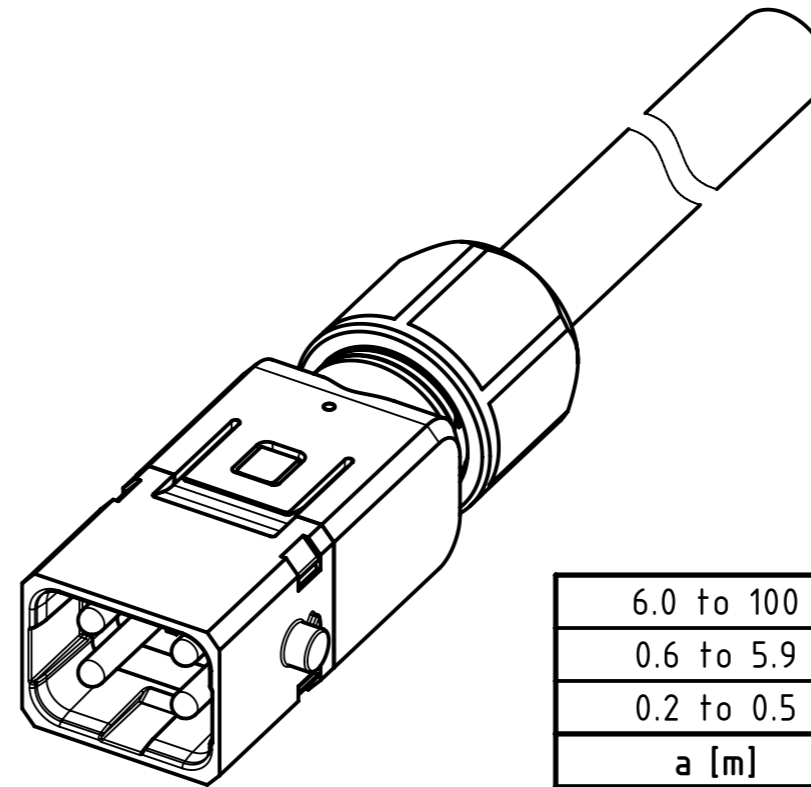

Connector Location A

Connector Location B

NOTE:
 * Silver plated contacts
 - Protection level: IP65
 - Temperature range: -30°C ... +80°C

6.0 to 100	±1%
0.6 to 5.9	+0.04
0.2 to 0.5	+0.02
a [m]	Tolerance

length in "1m" step	100	XXX=000
	99	XXX=990
	.	.
	12	XXX=120
length in "0.1m" step	11	XXX=110
	10	XXX=100
	9.9	XXX=099
	9.8	XXX=098
	.	.
	0.5	XXX=005
0.4	XXX=004	
0.3	XXX=003	
0.2	XXX=002	
Step	a [m]	XXX

JZ-500 4G2.5mm ² , PVC, grey	33500200201XXX
Type of cable	Part no.

	All rights reserved	Created by 402676	Inspected by COSTEA	Standardisation MUNTEANV	Date 2020-04-02	State Final Release	
	Department HCS - RO	Gross	Costea	Muntean			
HARTING Customised Solutions		Title Han1A CA 3+PE -lever m/- PVC				Doc-Key / ECM-Nr. 100838791/UGD/000/A 500000170249	
D-32339 Espelkamp		Type TB	Number 33500200201XXX			Rev. A	Page 1/1