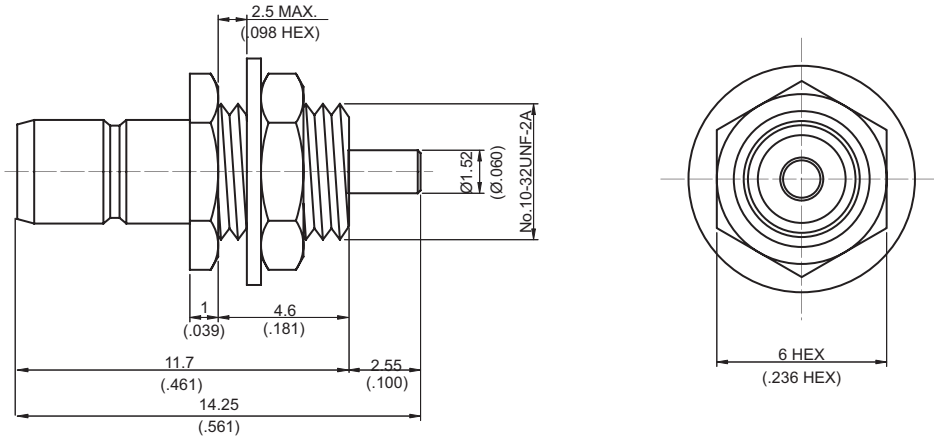

SMB8502-0000

SMB Jack Bulkhead

MOUNTING HOLE :

Parts	Material	Plating (Micro-inch)
Hex Nux	Brass	Gold 5 Over Nickel 50 Over Copper 50
Lock Washer	Brass	Gold 5 Over Nickel 50 Over Copper 50
Contact Pin	Brass	Gold 20 Over Nickel 50 Over Copper 50
Insulator	Teflon	
Body	Brass	Gold 5 Over Nickel 50 Over Copper 50

Weight: 1.15 g

This part number complies with RoHS.

Notice: JYEBAO reserves the right to make modifications deemed appropriate.